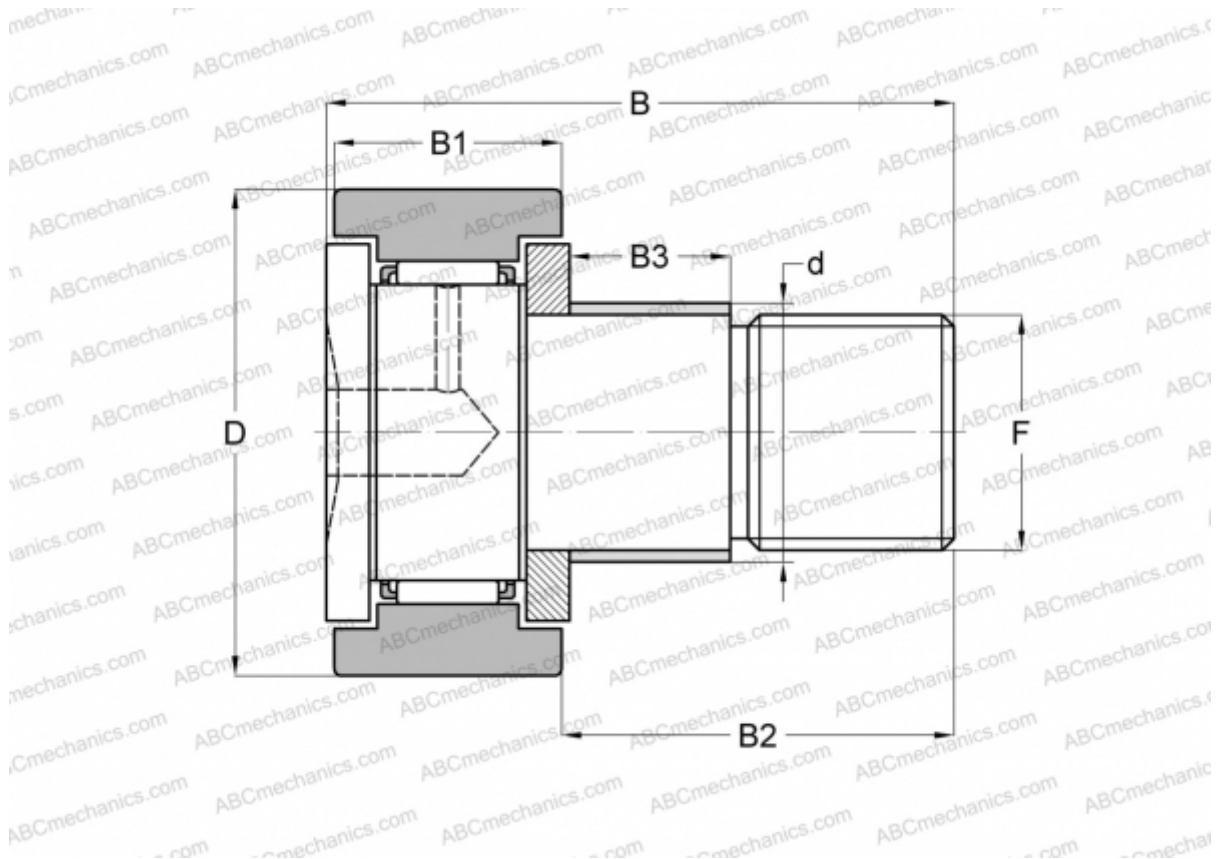

## CFE 20 B ABC

Cam followers

TYPE: Roller bearings, Stud type track rollers, With axial guidance, with eccentric collar, cylindrical outer ring, hex socket

### Technical specification

#### DIMENSIONS, MM

d	27,000
D	52,000
B	66,100
B1	24,000
B2	40,500
F	M20x1.5

**WEIGHT, KG** 0,500

**MANUFACTURER** [ABC](#)