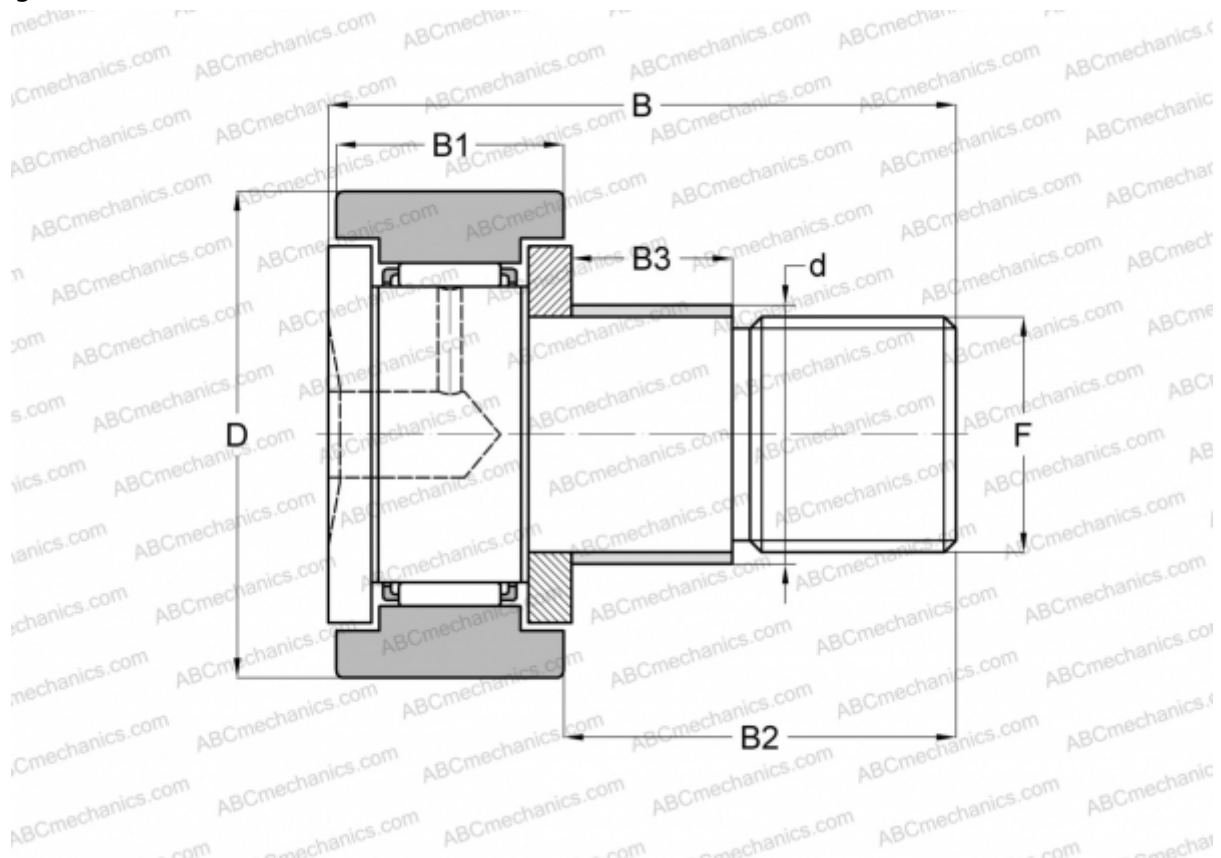

## CFE 24 B ABC

Cam followers

TYPE: Roller bearings, Stud type track rollers, With axial guidance, with eccentric collar, cylindrical outer ring, hex socket

### Technical specification

#### DIMENSIONS, MM

d	33,000
D	62,000
B	80,100
B1	29,000
B2	49,500
F	M24x1.5

**WEIGHT, KG** 0,895

**MANUFACTURER** [ABC](#)