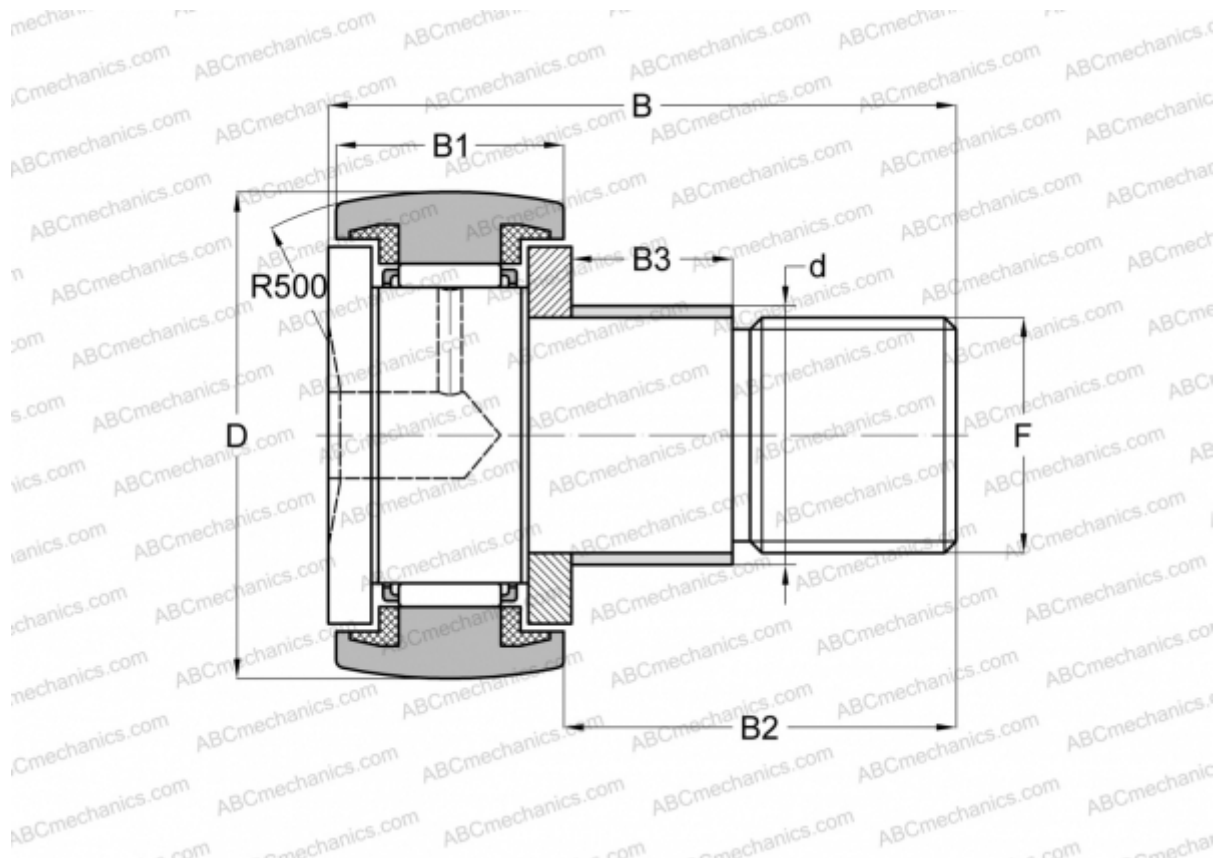

## CFE 6 BUUR ABC

Cam followers

TYPE: Roller bearings, Stud type track rollers, With axial guidance, with eccentric collar, sealing rings on both sides, hex socket

### Technical specification

#### DIMENSIONS, MM

d	9,000
D	16,000
B	28,200
B1	11,000
B2	16,000
F	M6x1

**MANUFACTURER** [ABC](#)