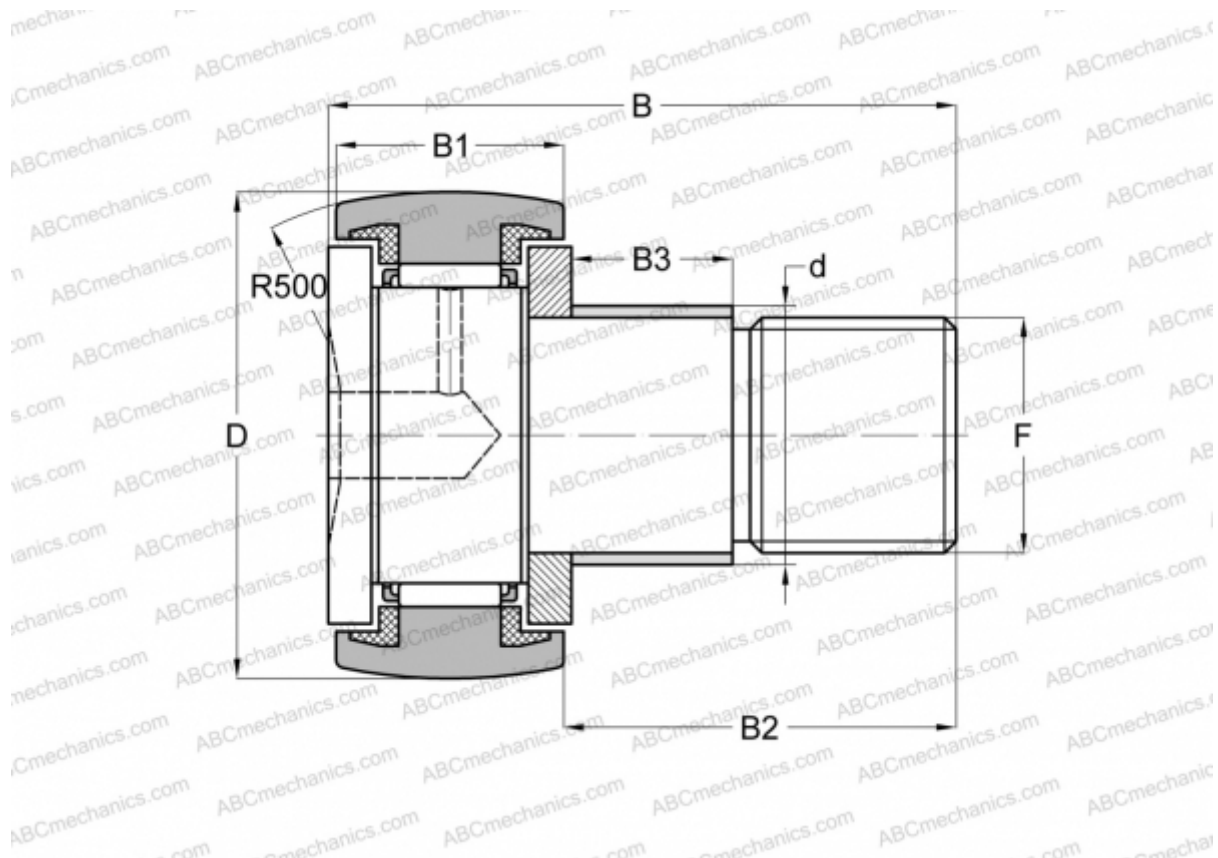

## CFE 10 BUURM ABC

Cam followers

TYPE: Roller bearings, Stud type track rollers, With axial guidance, with eccentric collar, sealing rings on both sides, hex socket

### Technical specification

#### DIMENSIONS, MM

d	13,000
D	22,000
B	36,200
B1	12,000
B2	23,000
F	M10x1

**MANUFACTURER** [ABC](#)