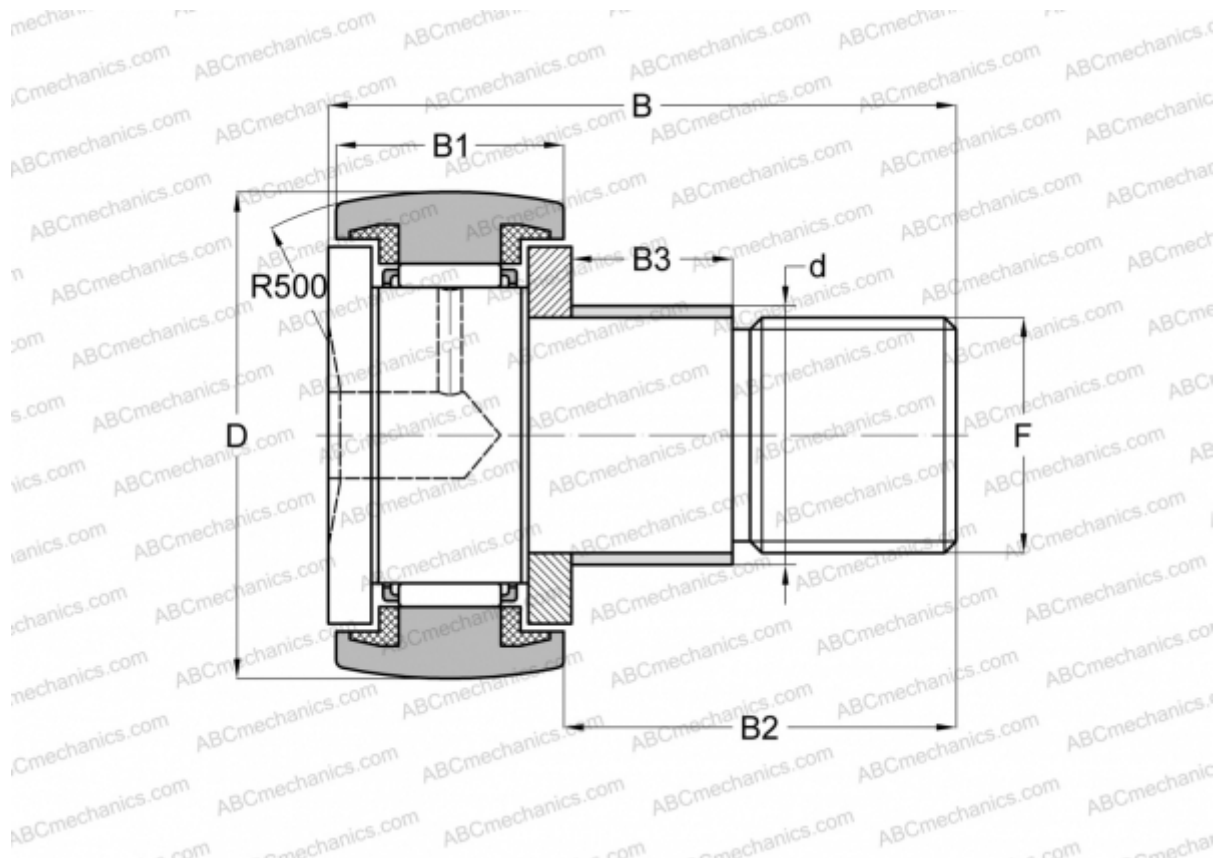

## KRE 22 PPSK INA

Cam followers

TYPE: Roller bearings, Stud type track rollers, With axial guidance, with eccentric collar, sealing rings on both sides, hex socket

### Technical specification

#### DIMENSIONS, MM

d	13,000
D	22,000
B	36,200
B1	12,000
B2	23,000
F	M10x1

**MANUFACTURER** [INA](#)