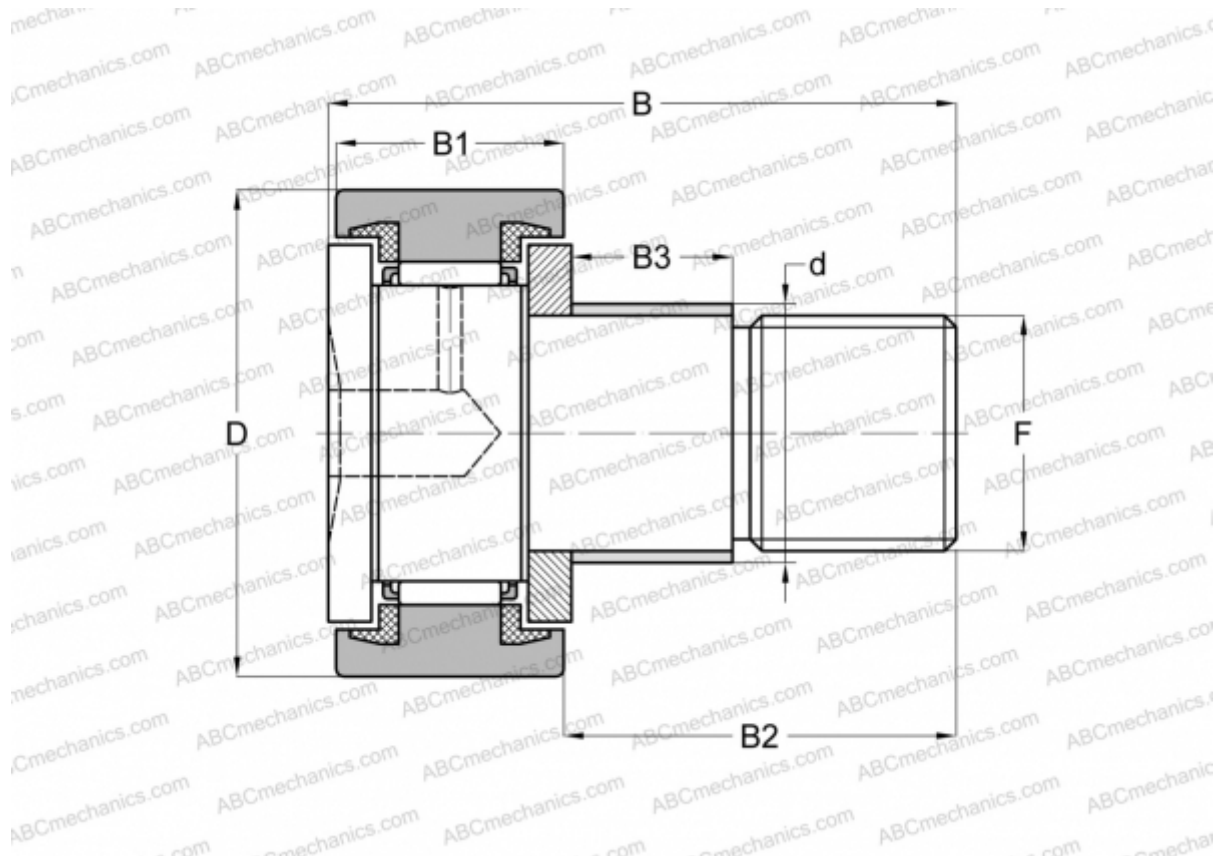

## CFE 10-1 BUUM ABC

Cam followers

TYPE: Roller bearings, Stud type track rollers, With axial guidance, with eccentric collar, sealing rings on both sides, cylindrical outer ring, hex socket

### Technical specification

#### DIMENSIONS, MM

d	13,000
D	26,000
B	36,200
B1	12,000
B2	23,000
F	M10x1

**WEIGHT, KG** 0,065

**MANUFACTURER** [ABC](#)