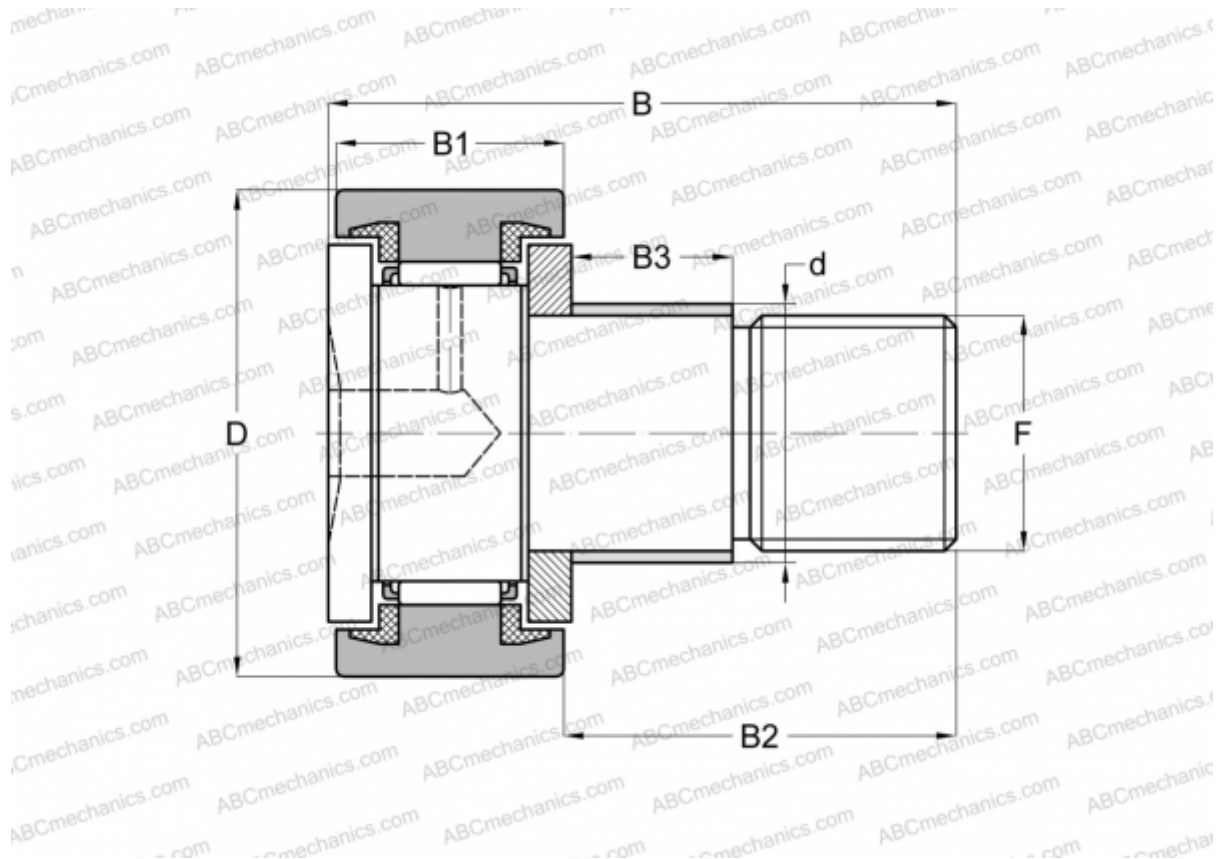

## CFE 30 BUU ABC

Cam followers

TYPE: Roller bearings, Stud type track rollers, With axial guidance, with eccentric collar, sealing rings on both sides, cylindrical outer ring, hex socket

### Technical specification

#### DIMENSIONS, MM

d	41,000
D	80,000
B	100,000
B1	35,000
B2	63,000
F	M30x1.5

**WEIGHT, KG** 2,030

**MANUFACTURER** [ABC](#)