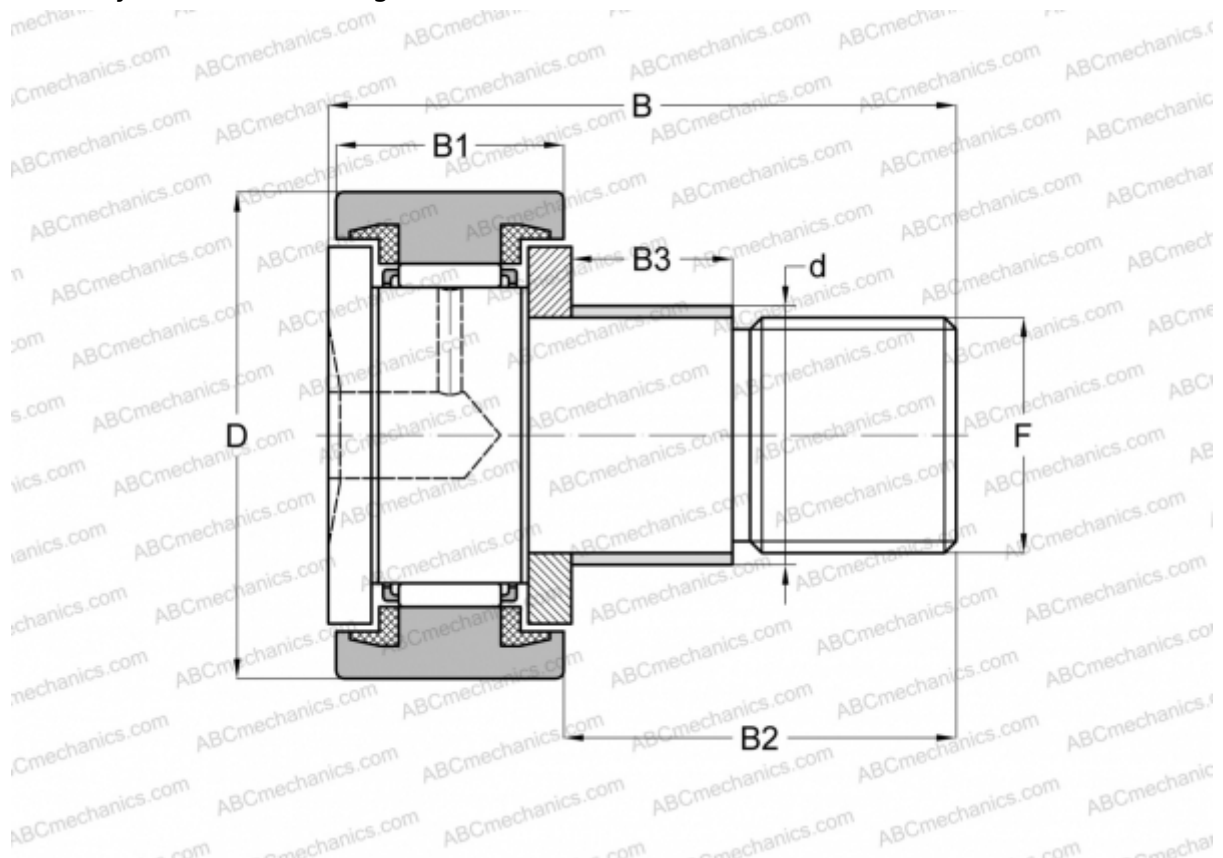

CFE 30-2 BUU ABC

Cam followers

TYPE: Roller bearings, Stud type track rollers, With axial guidance, with eccentric collar, sealing rings on both sides, cylindrical outer ring, hex socket

Technical specification

DIMENSIONS, MM

d	41,000
D	90,000
B	100,000
B1	35,000
B2	63,000
F	M30x1.5

WEIGHT, KG 2,380

MANUFACTURER [ABC](#)

INTERCHANGE

IKO [CFE 30-2 BUU](#)