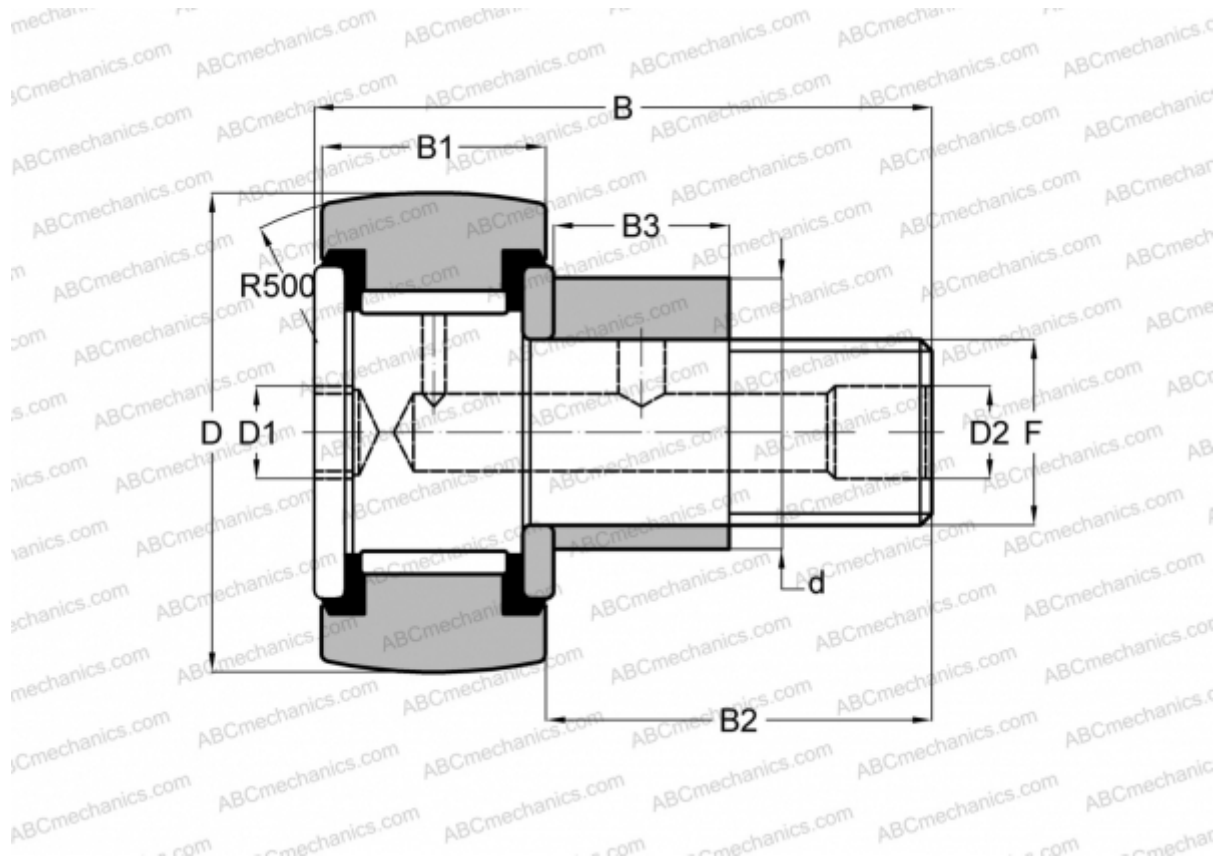

## CFE 20-1 VR ABC

Cam followers

TYPE: Roller bearings, Stud type track rollers, With axial guidance, eccentric stud, full complement bearing, gap seal on both side

### Technical specification

#### DIMENSIONS, MM

d	27,000
D	47,000
B	66,100
B1	24,000
B2	40,500
F	M20x1.5

**WEIGHT, KG** 0,430

**MANUFACTURER** [ABC](#)