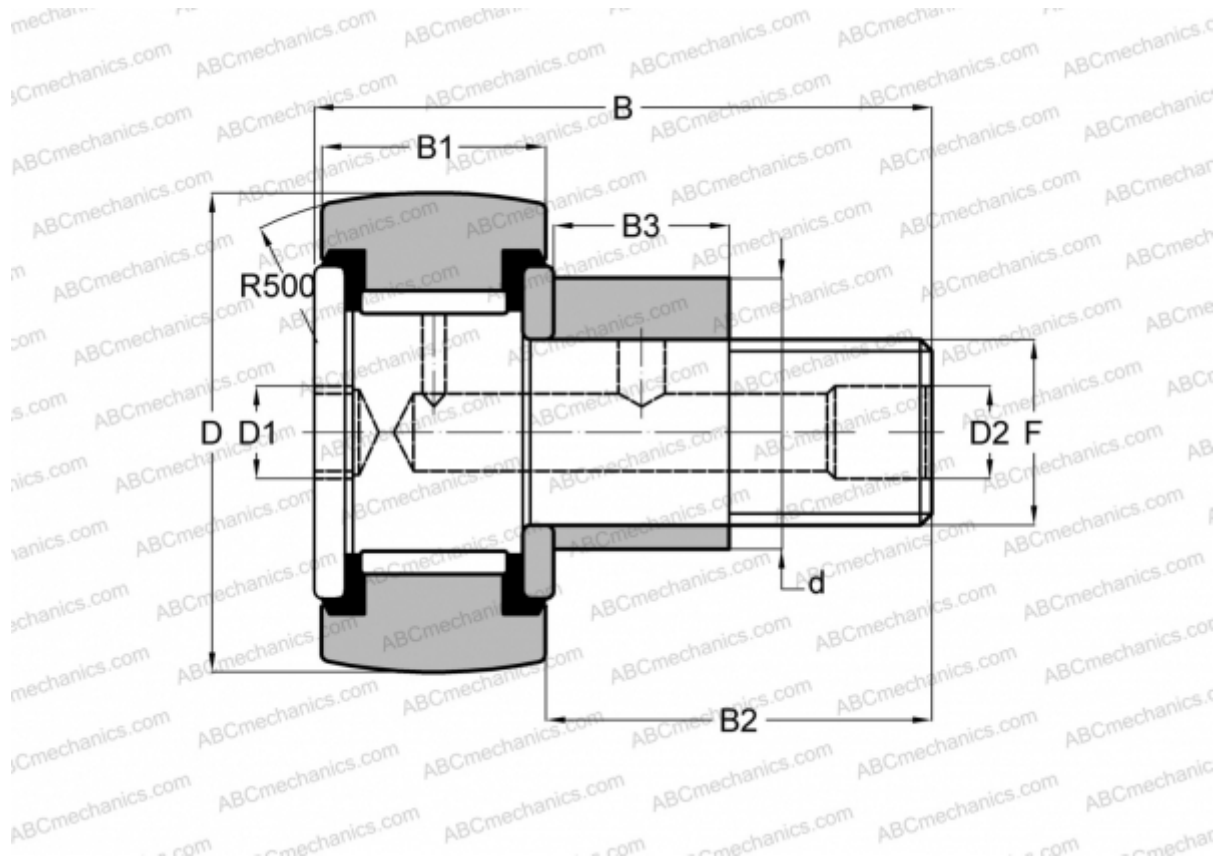

## CFE 24-1 VR ABC

Cam followers

TYPE: Roller bearings, Stud type track rollers, With axial guidance, eccentric stud, full complement bearing, gap seal on both side

### Technical specification

#### DIMENSIONS, MM

d	33,000
D	72,000
B	80,100
B1	29,000
B2	49,500
F	M24x1.5

**WEIGHT, KG** 1,220

**MANUFACTURER** [ABC](#)