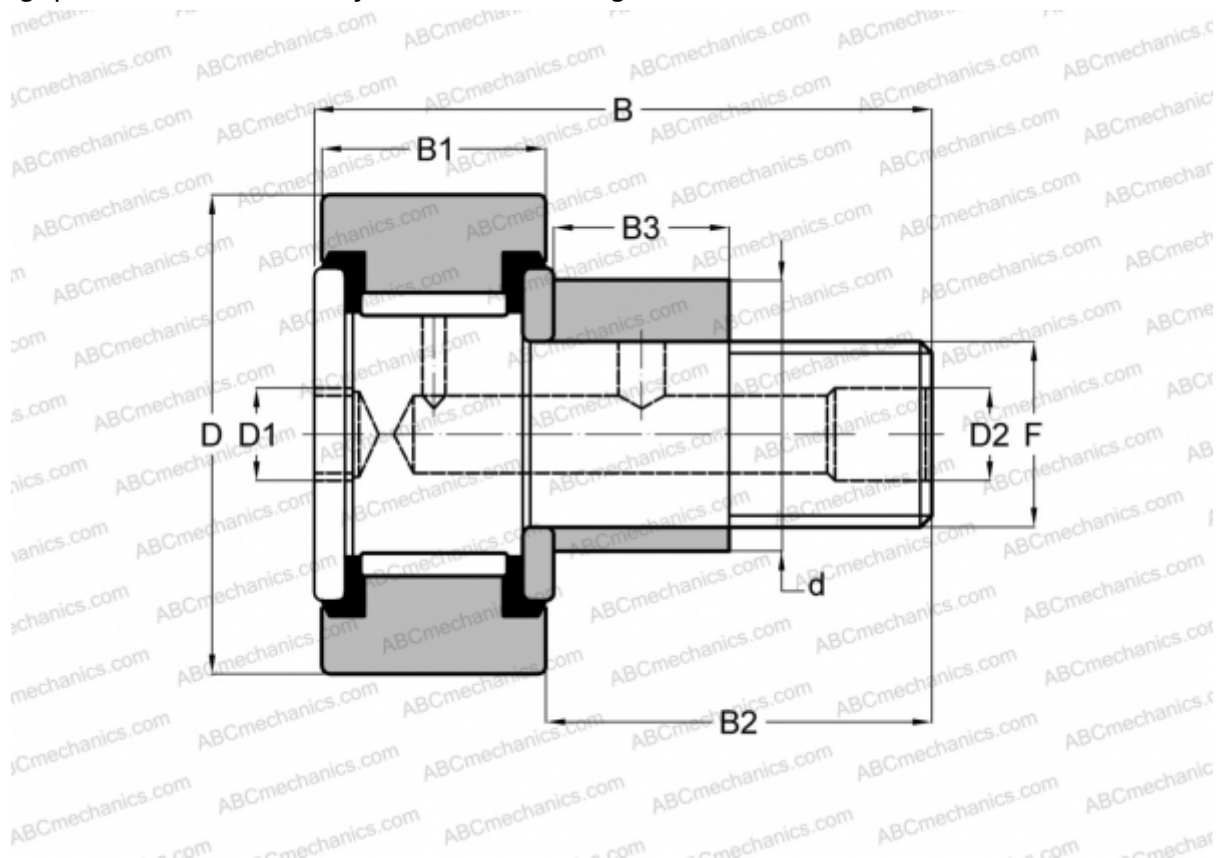

## CFE 16 V ABC

Cam followers

TYPE: Roller bearings, Stud type track rollers, With axial guidance, eccentric stud, full complement bearing, gap seal on both side, cylindrical outer ring

### Technical specification

#### DIMENSIONS, MM

d	22,000
D	35,000
B	52,100
B1	18,000
B2	32,500
F	M16x1.5

**WEIGHT, KG** 0,193

**MANUFACTURER** [ABC](#)