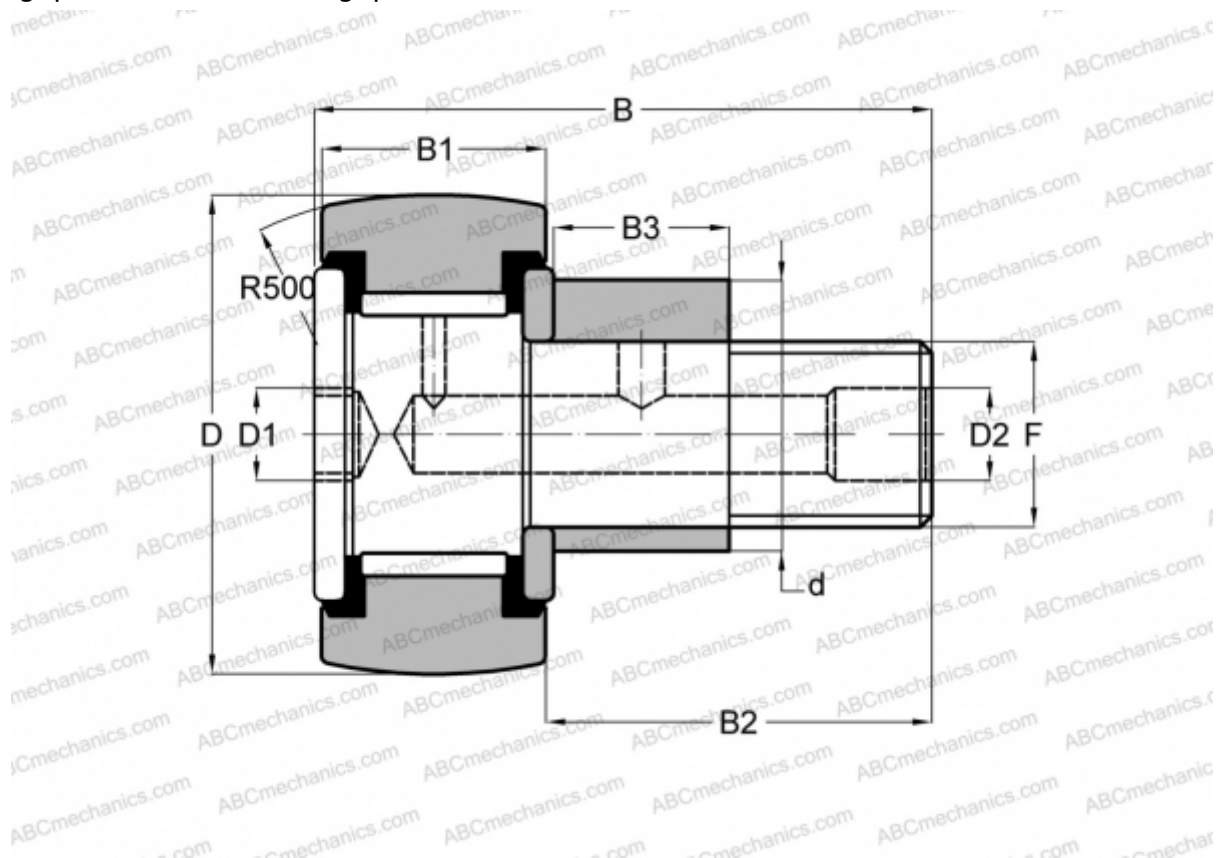

## CFE 12 VUUR ABC

Cam followers

TYPE: Roller bearings, Stud type track rollers, With axial guidance, eccentric stud, full complement bearing, gap seal on both side, gap seal on both side

### Technical specification

#### DIMENSIONS, MM

d	16,000
D	30,000
B	40,200
B1	14,000
B2	25,000
F	M12x1.5

**WEIGHT, KG** 0,107

**MANUFACTURER** [ABC](#)