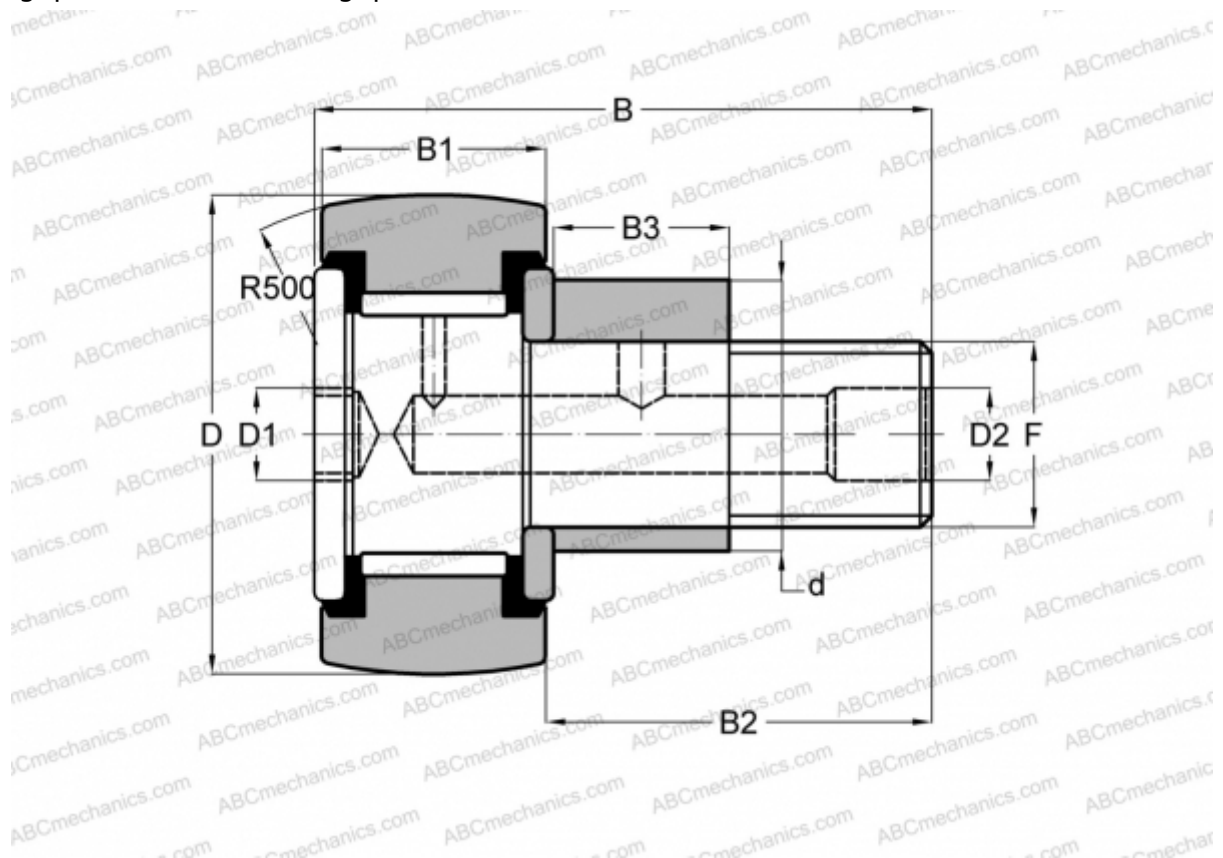

## CFE 16 VUUR ABC

Cam followers

TYPE: Roller bearings, Stud type track rollers, With axial guidance, eccentric stud, full complement bearing, gap seal on both side, gap seal on both side

### Technical specification

#### DIMENSIONS, MM

d	22,000
D	35,000
B	52,100
B1	18,000
B2	32,500
F	M16x1.5

**WEIGHT, KG** 0,193

**MANUFACTURER** [ABC](#)