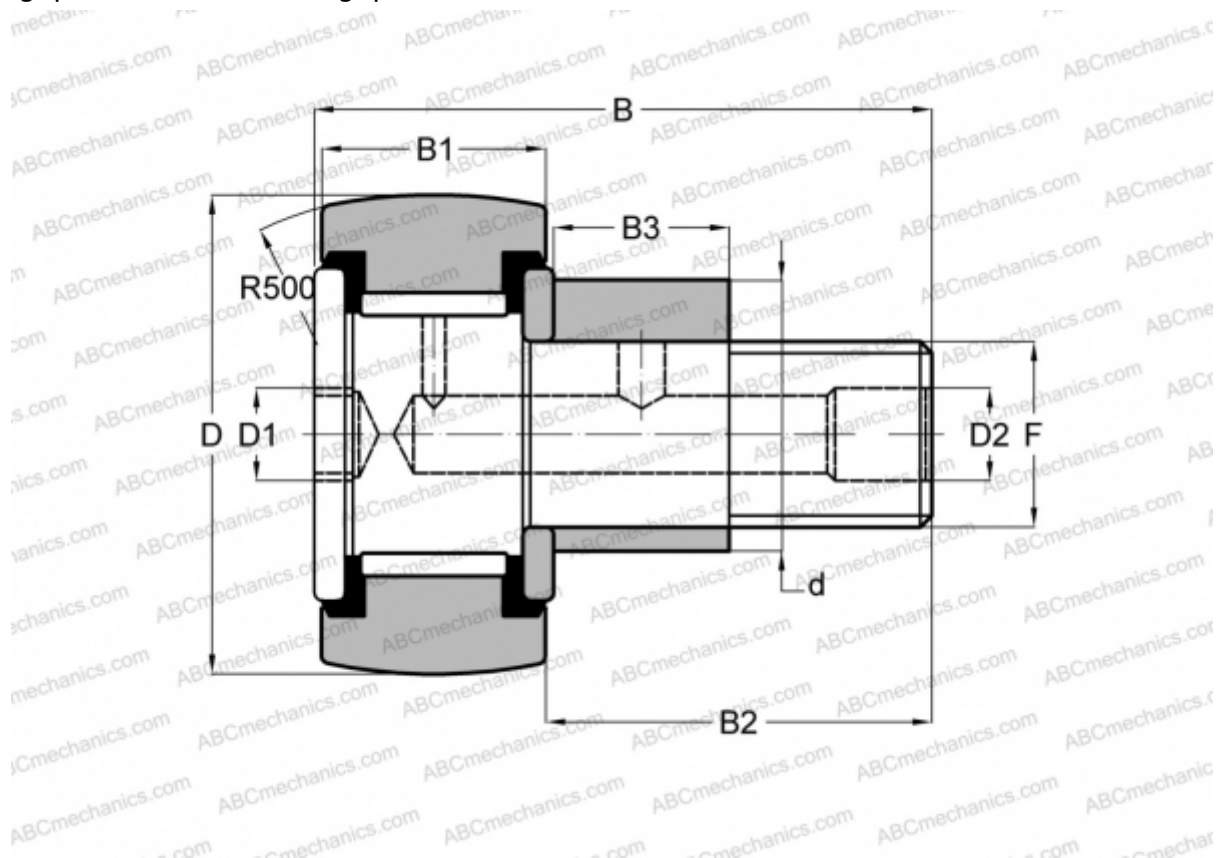

## CFE 20-1 VUUR ABC

Cam followers

TYPE: Roller bearings, Stud type track rollers, With axial guidance, eccentric stud, full complement bearing, gap seal on both side, gap seal on both side

### Technical specification

#### DIMENSIONS, MM

d	27,000
D	47,000
B	66,100
B1	24,000
B2	40,500
F	M20x1.5

**WEIGHT, KG** 0,430

**MANUFACTURER** [ABC](#)