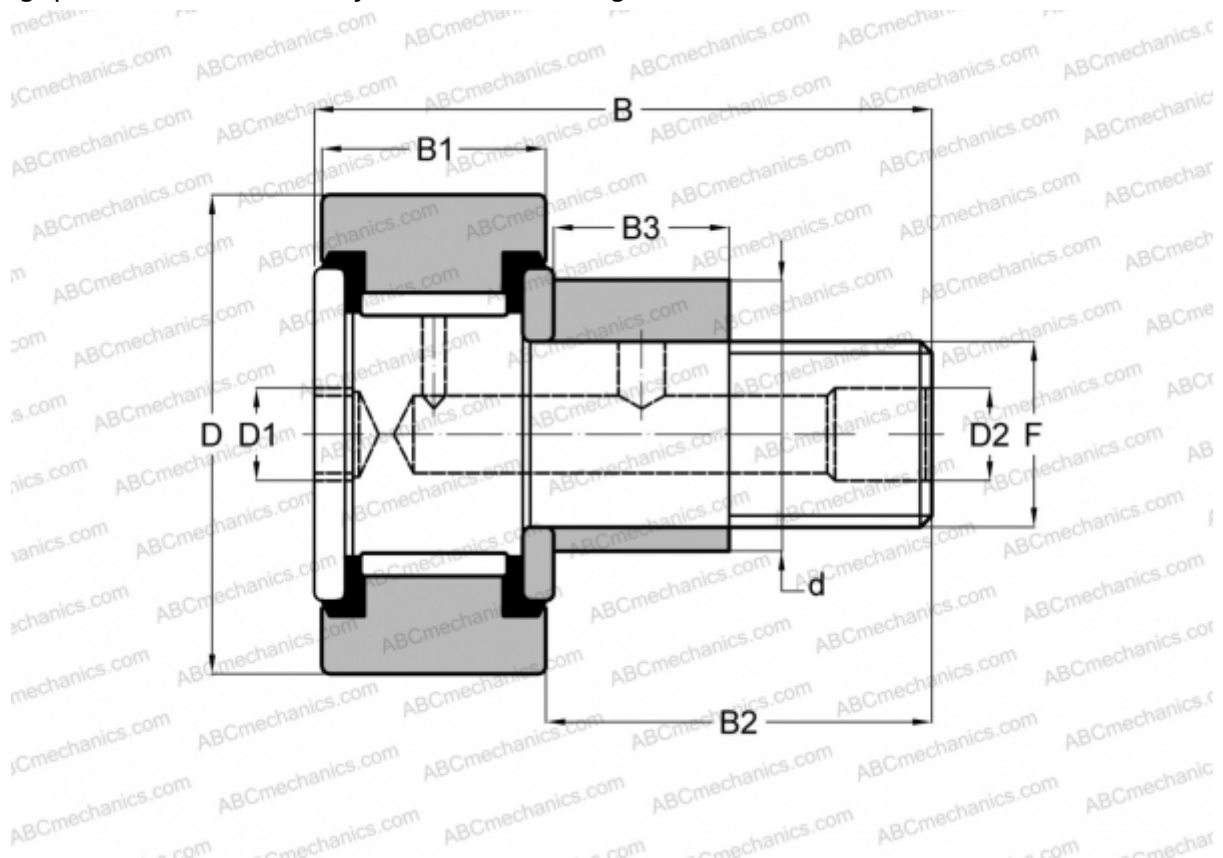

## CFE 6 VB ABC

Cam followers

TYPE: Roller bearings, Stud type track rollers, With axial guidance, eccentric stud, full complement bearing, gap seal on both side, cylindrical outer ring, hex socket

### Technical specification

#### DIMENSIONS, MM

d	9,000
D	16,000
B	28,200
B1	11,000
B2	16,000
F	M6x1

**MANUFACTURER** [ABC](#)