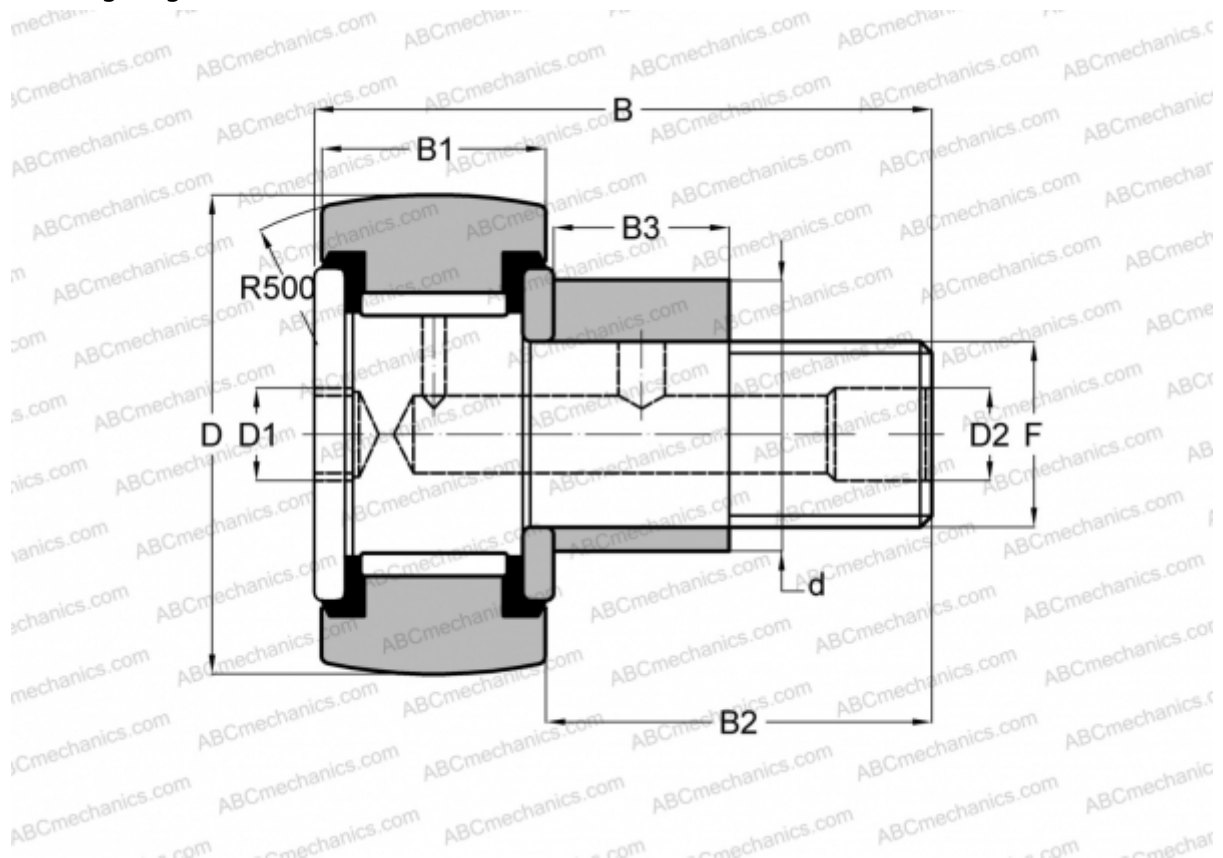

## CFE 8 VBUUR ABC

Cam followers

TYPE: Roller bearings, Stud type track rollers, With axial guidance, eccentric stud, full complement bearing, sealing rings on both sides, hex socket

### Technical specification

#### DIMENSIONS, MM

d	11,000
D	19,000
B	32,200
B1	11,000
B2	20,000
F	M8x1.25

**MANUFACTURER** [ABC](#)