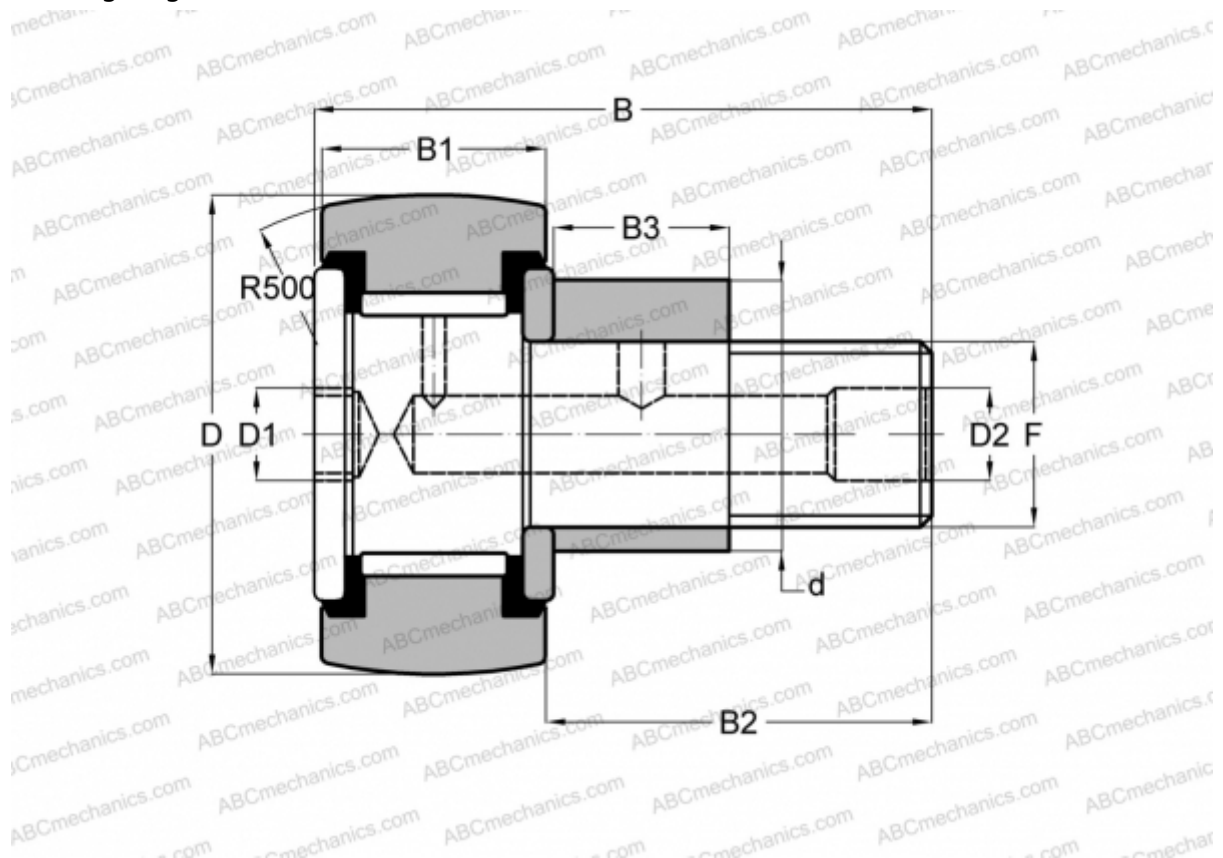

## CFE 10 VBUURM ABC

Cam followers

TYPE: Roller bearings, Stud type track rollers, With axial guidance, eccentric stud, full complement bearing, sealing rings on both sides, hex socket

### Technical specification

#### DIMENSIONS, MM

d	13,000
D	22,000
B	36,200
B1	12,000
B2	23,000
F	M10x1

**WEIGHT, KG** 0,051

**MANUFACTURER** [ABC](#)