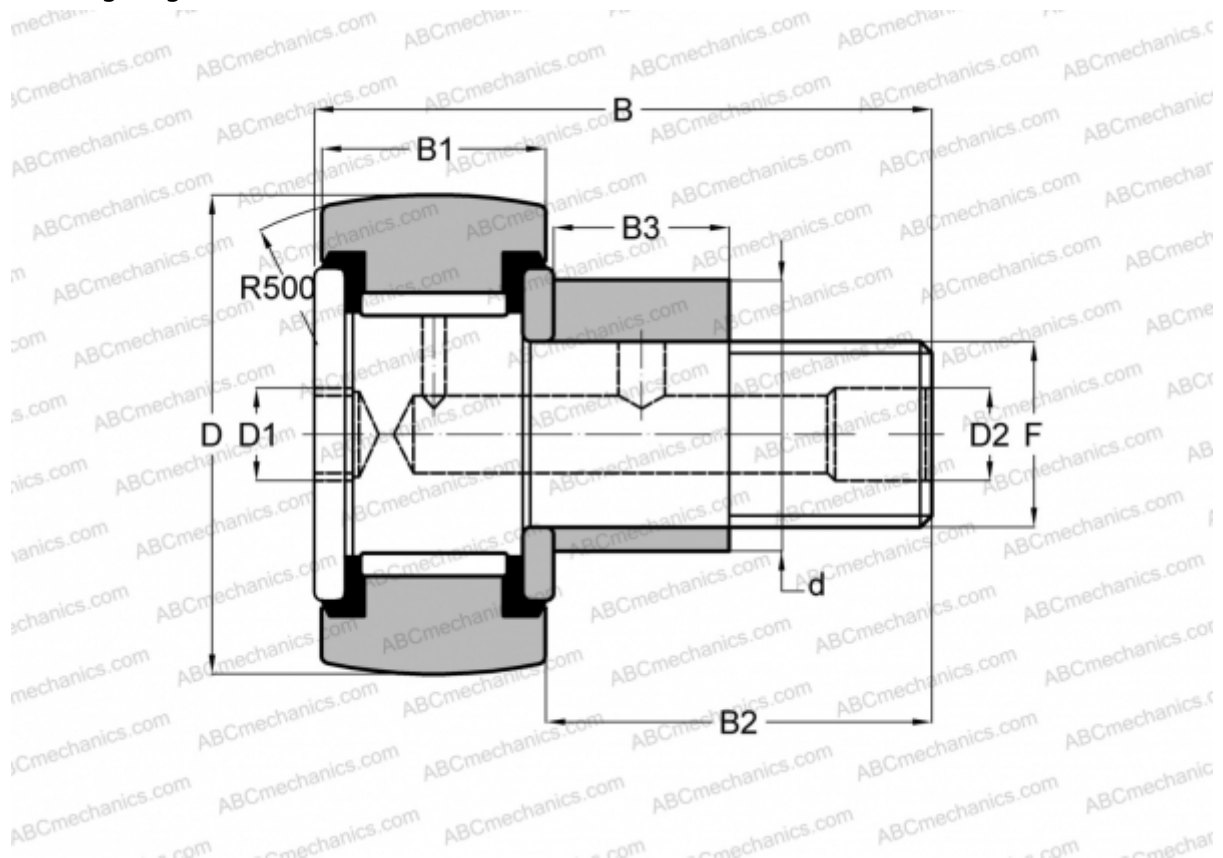

## KRVE 22 PPSK INA

Cam followers

TYPE: Roller bearings, Stud type track rollers, With axial guidance, eccentric stud, full complement bearing, sealing rings on both sides, hex socket

### Technical specification

#### DIMENSIONS, MM

d	13,000
D	22,000
B	36,200
B1	12,000
B2	23,000
F	M10x1

**MANUFACTURER** [INA](#)