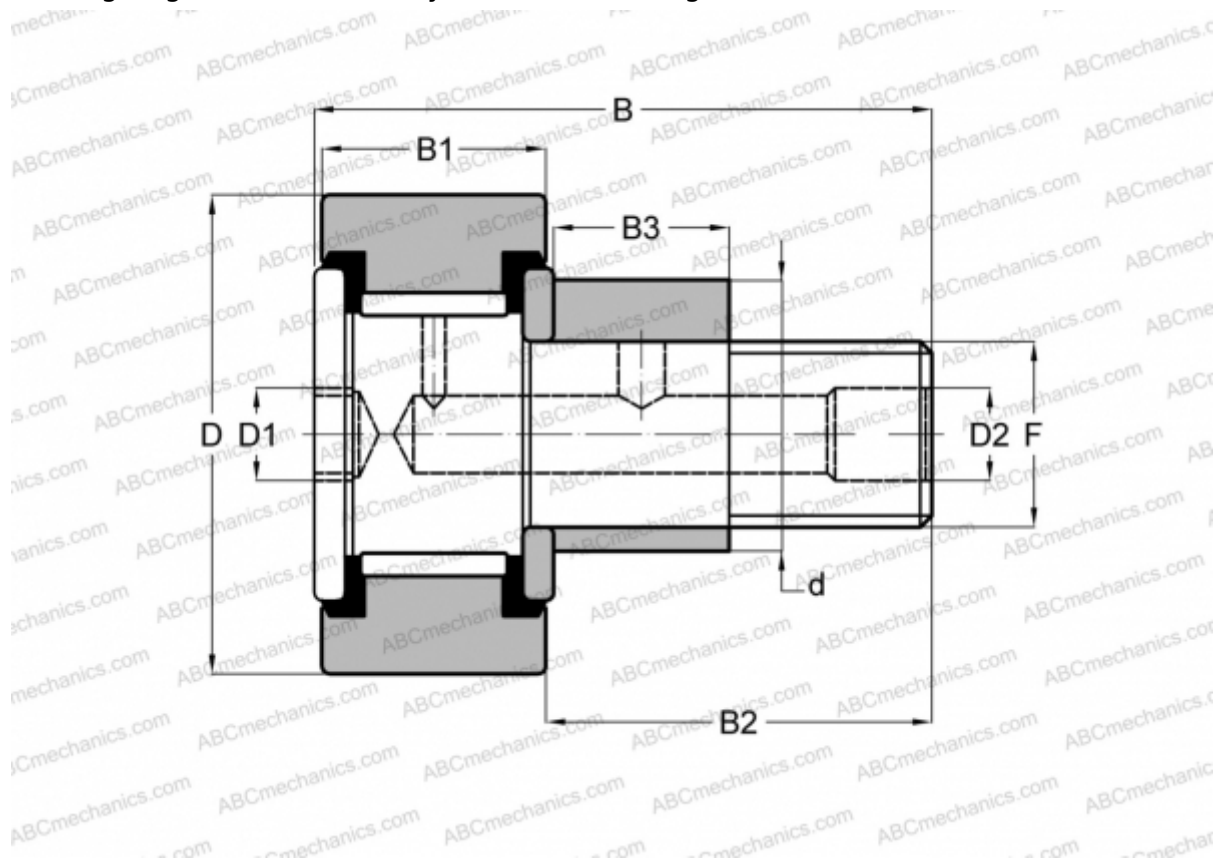

## KRVE 26 PPXSK INA

Cam followers

TYPE: Roller bearings, Stud type track rollers, With axial guidance, eccentric stud, full complement bearing, sealing rings on both sides, cylindrical outer ring

### Technical specification

#### DIMENSIONS, MM

d	13,000
D	26,000
B	36,200
B1	12,000
B2	23,000
F	M10x1

**WEIGHT, KG** 0,066

**MANUFACTURER** [INA](#)