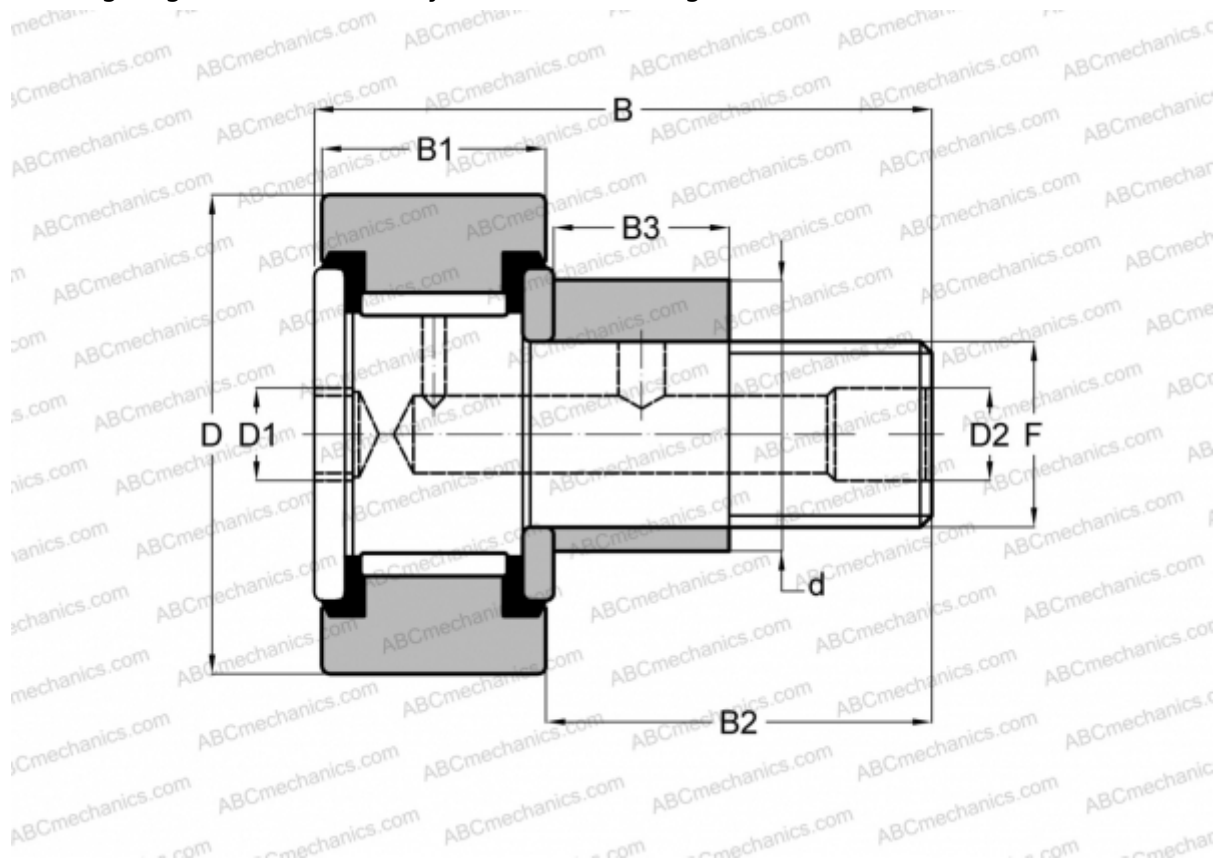

## CFE 12 VBUU ABC

Cam followers

TYPE: Roller bearings, Stud type track rollers, With axial guidance, eccentric stud, full complement bearing, sealing rings on both sides, cylindrical outer ring

### Technical specification

#### DIMENSIONS, MM

d	16,000
D	30,000
B	40,200
B1	14,000
B2	25,000
F	M12x1.5

**WEIGHT, KG** 0,107

**MANUFACTURER** [ABC](#)