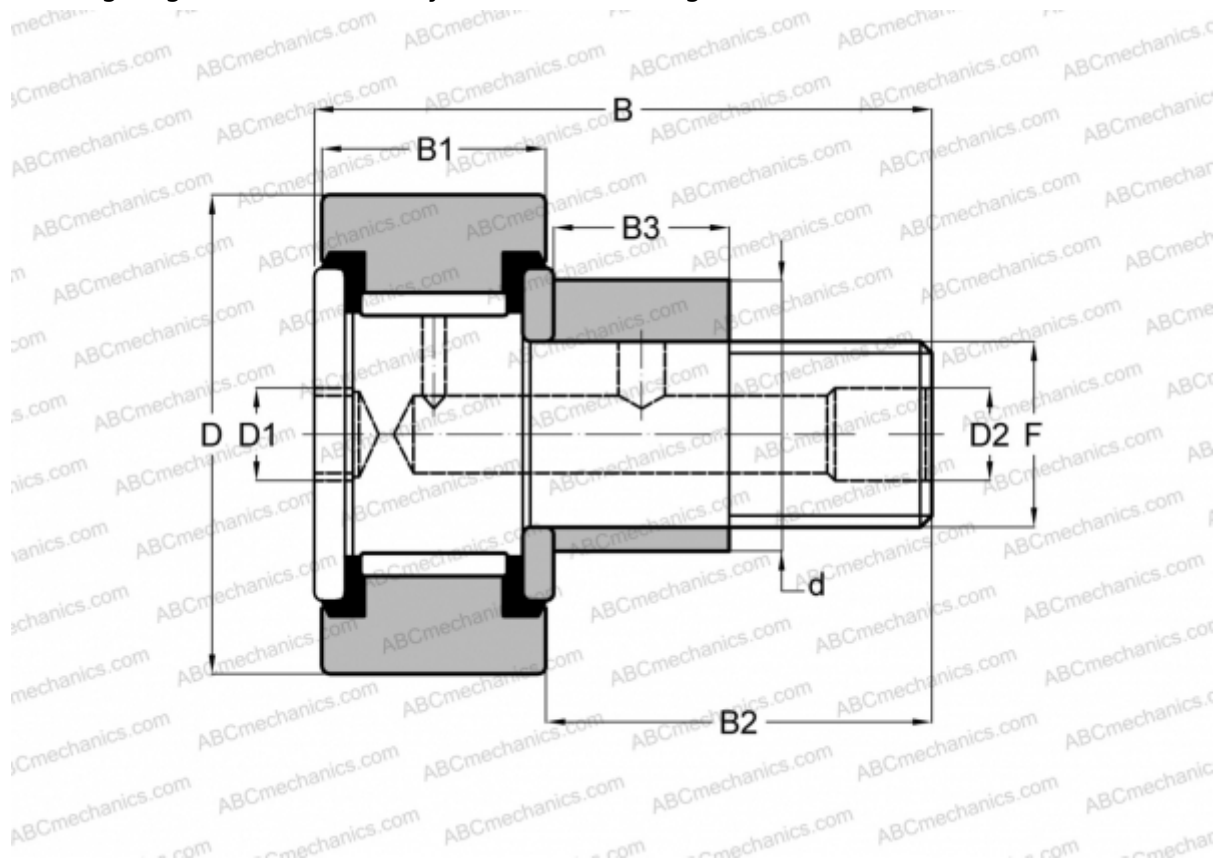

CFE 12-1 VBUU ABC

Cam followers

TYPE: Roller bearings, Stud type track rollers, With axial guidance, eccentric stud, full complement bearing, sealing rings on both sides, cylindrical outer ring

Technical specification

DIMENSIONS, MM

| | |
|----|---------|
| d | 16,000 |
| D | 32,000 |
| B | 40,200 |
| B1 | 14,000 |
| B2 | 25,000 |
| F | M12x1.5 |

WEIGHT, KG 0,117

MANUFACTURER [ABC](#)

INTERCHANGE

IKO [CFE 12-1 VBUU](#)