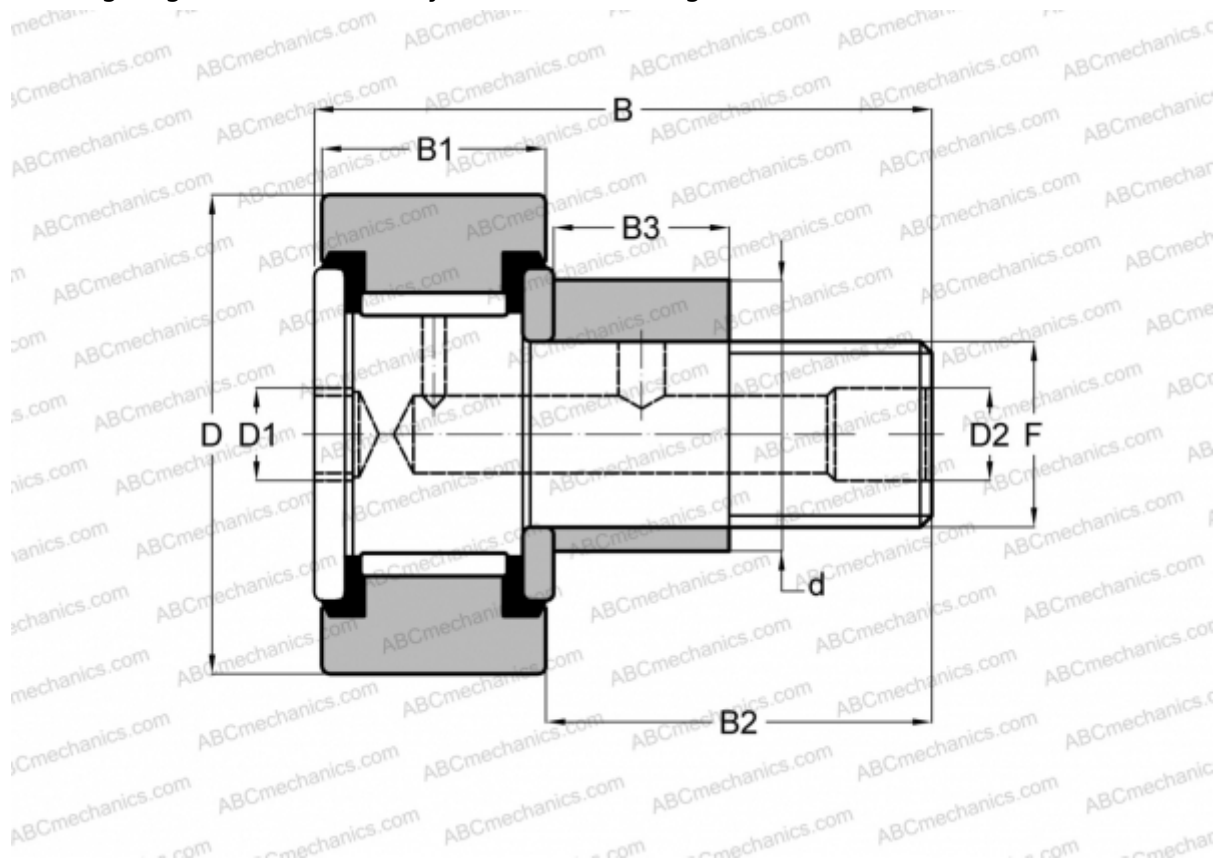

CFE 24-1 VBUU ABC

Cam followers

TYPE: Roller bearings, Stud type track rollers, With axial guidance, eccentric stud, full complement bearing, sealing rings on both sides, cylindrical outer ring

Technical specification

DIMENSIONS, MM

| | |
|----|---------|
| d | 33,000 |
| D | 72,000 |
| B | 80,100 |
| B1 | 29,000 |
| B2 | 49,500 |
| F | M24x1.5 |

WEIGHT, KG 1,220

MANUFACTURER [ABC](#)

INTERCHANGE

IKO [CFE 24-1 VBUU](#)