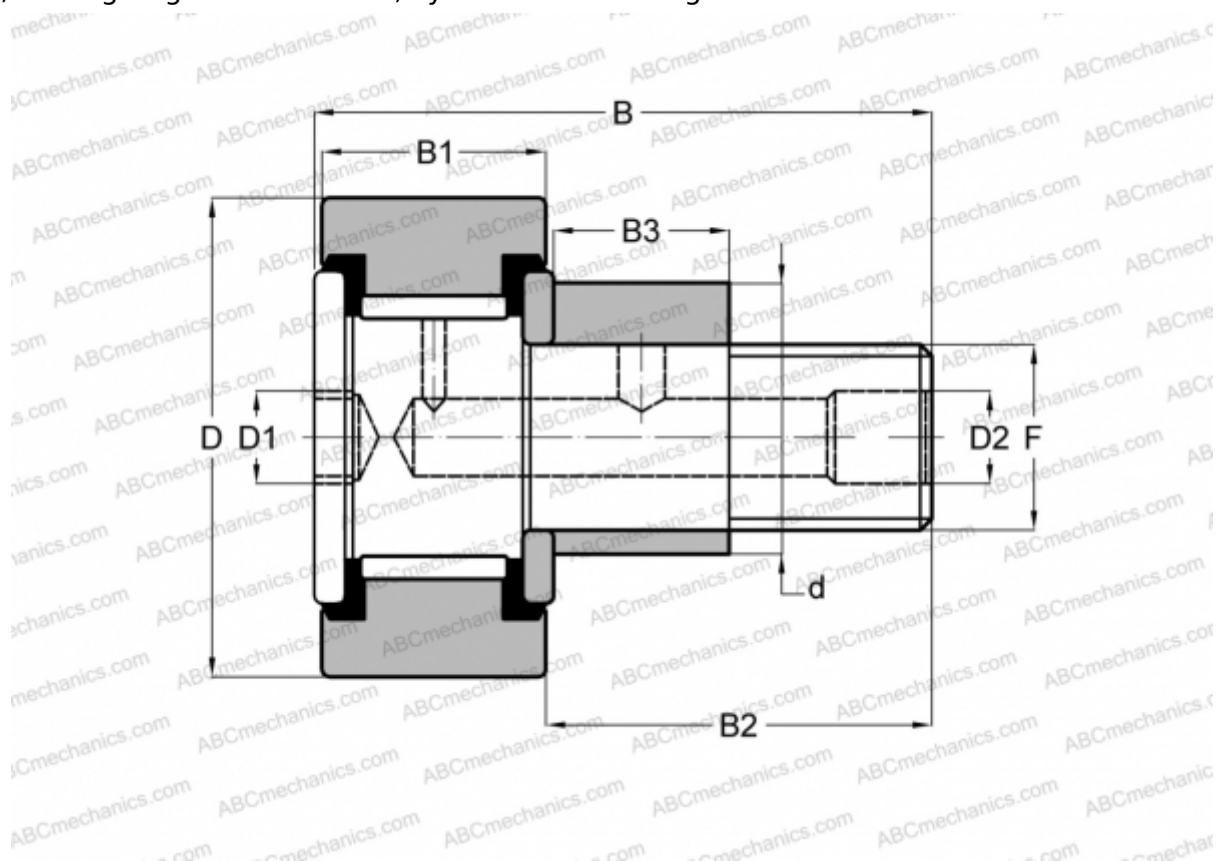

CFE 30 VBUU ABC

Cam followers

TYPE: Roller bearings, Stud type track rollers, With axial guidance, eccentric stud, full complement bearing, sealing rings on both sides, cylindrical outer ring

Technical specification

DIMENSIONS, MM

| | |
|----|---------|
| d | 41,000 |
| D | 80,000 |
| B | 100,000 |
| B1 | 35,000 |
| B2 | 63,000 |
| F | M30x1.5 |

WEIGHT, KG 2,030

MANUFACTURER [ABC](#)

INTERCHANGE

IKO [CFE 30 VBUU](#)