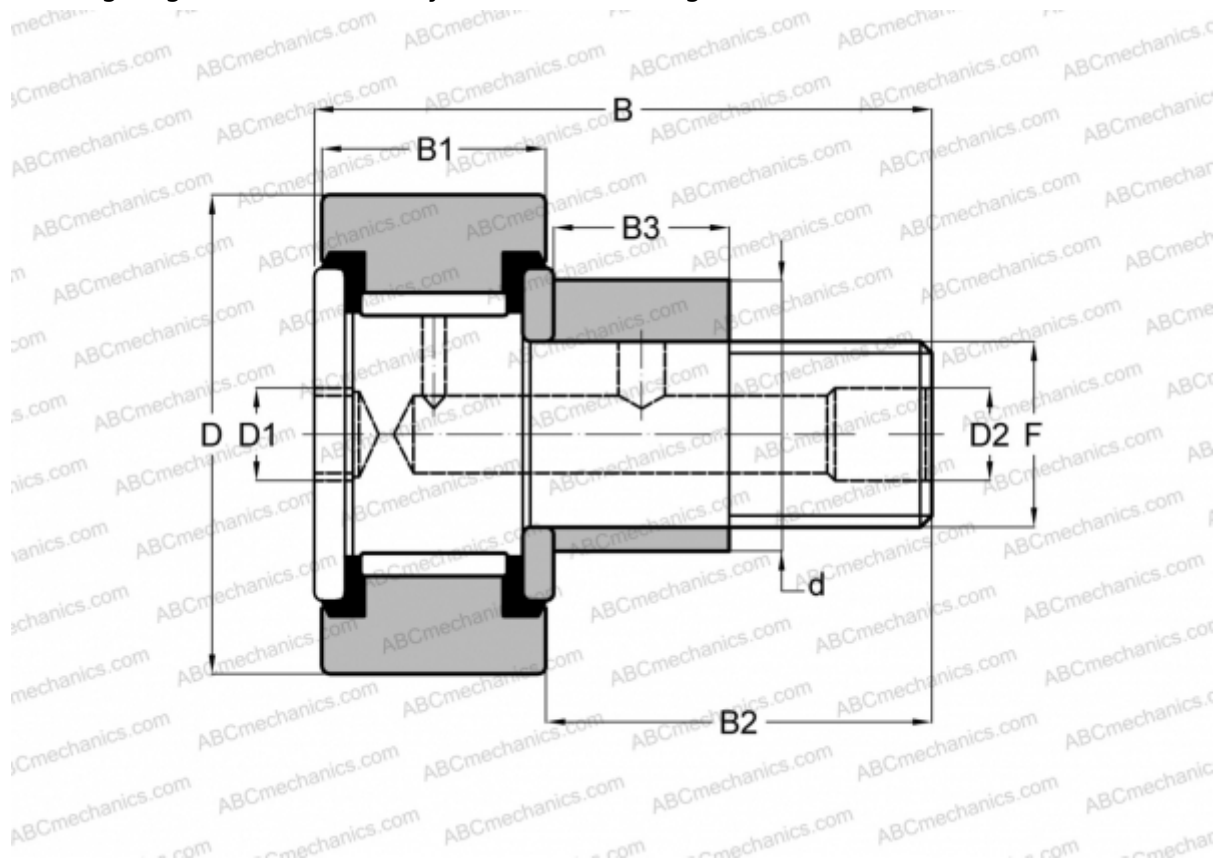

CFE 30-1 VBUU ABC

Cam followers

TYPE: Roller bearings, Stud type track rollers, With axial guidance, eccentric stud, full complement bearing, sealing rings on both sides, cylindrical outer ring

Technical specification

DIMENSIONS, MM

d	41,000
D	85,000
B	100,000
B1	35,000
B2	63,000
F	M30x1.5

WEIGHT, KG 2,190

MANUFACTURER [ABC](#)

INTERCHANGE

IKO [CFE 30-1 VBUU](#)