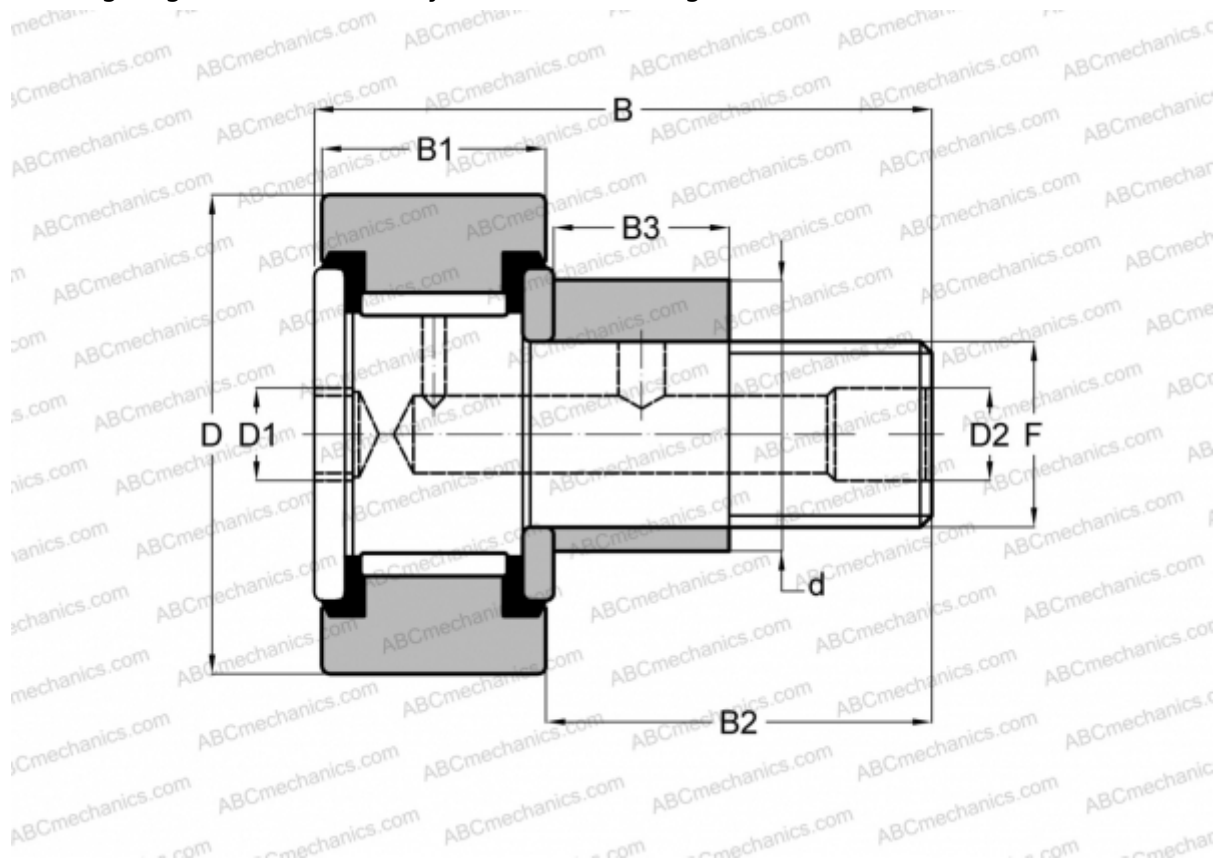

CFE 30-2 VBUU ABC

Cam followers

TYPE: Roller bearings, Stud type track rollers, With axial guidance, eccentric stud, full complement bearing, sealing rings on both sides, cylindrical outer ring

Technical specification

DIMENSIONS, MM

d	41,000
D	90,000
B	100,000
B1	35,000
B2	63,000
F	M30x1.5

WEIGHT, KG 2,380

MANUFACTURER [ABC](#)

INTERCHANGE

IKO [CFE 30-2 VBUU](#)