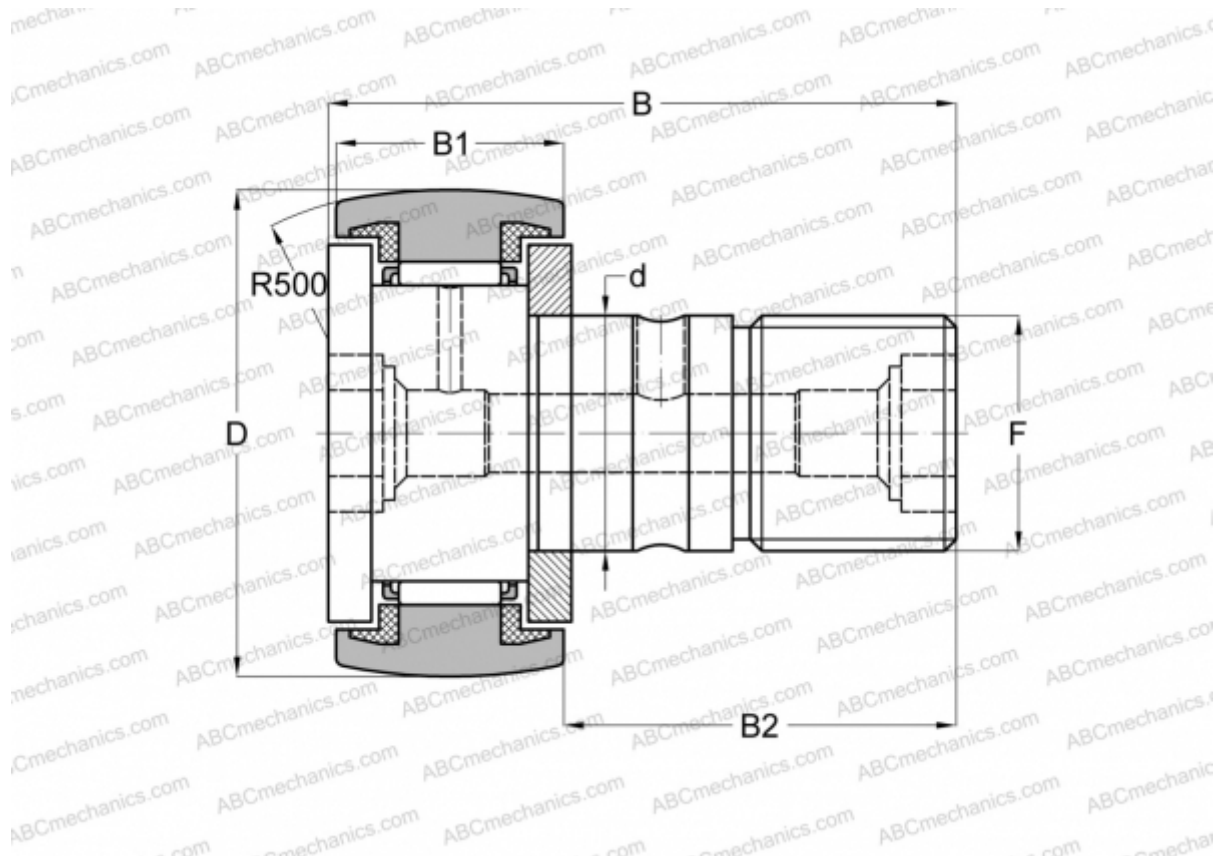

## CFC 16 PPYSK INA

Cam followers

TYPE: Roller bearings, Stud type track rollers, With axial guidance, sealing rings on both sides, hex socket, inch size

### Technical specification

#### DIMENSIONS, MM

d	11,112
D	25,400
B	42,069
B1	16,669
B2	25,400
C	7,000

**WEIGHT, KG** 0,073

**MANUFACTURER** [INA](#)