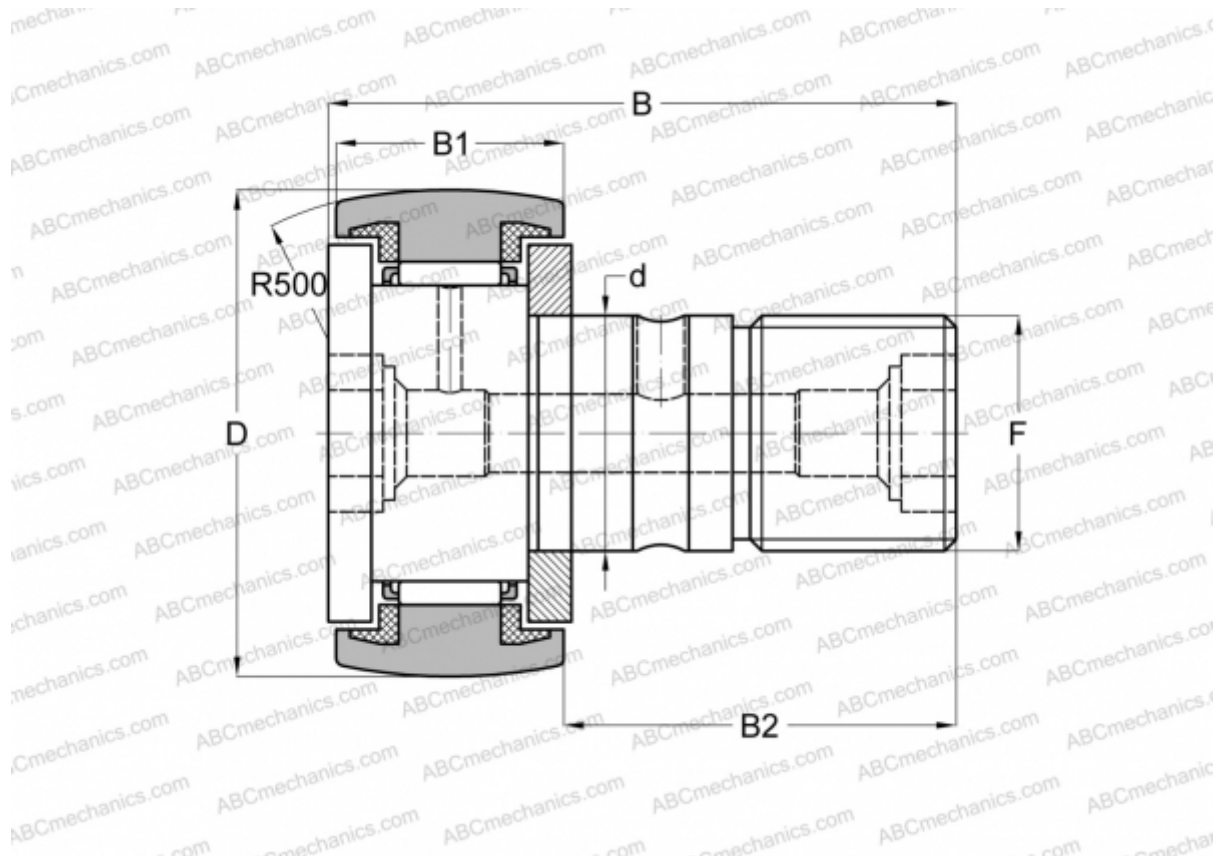

## CFC 22 PPYSK INA

Cam followers

TYPE: Roller bearings, Stud type track rollers, With axial guidance, sealing rings on both sides, hex socket, inch size

### Technical specification

#### DIMENSIONS, MM

d	12,700
D	34,925
B	51,594
B1	19,844
B2	31,750
C	1,000

**WEIGHT, KG** 0,157

**MANUFACTURER** [INA](#)