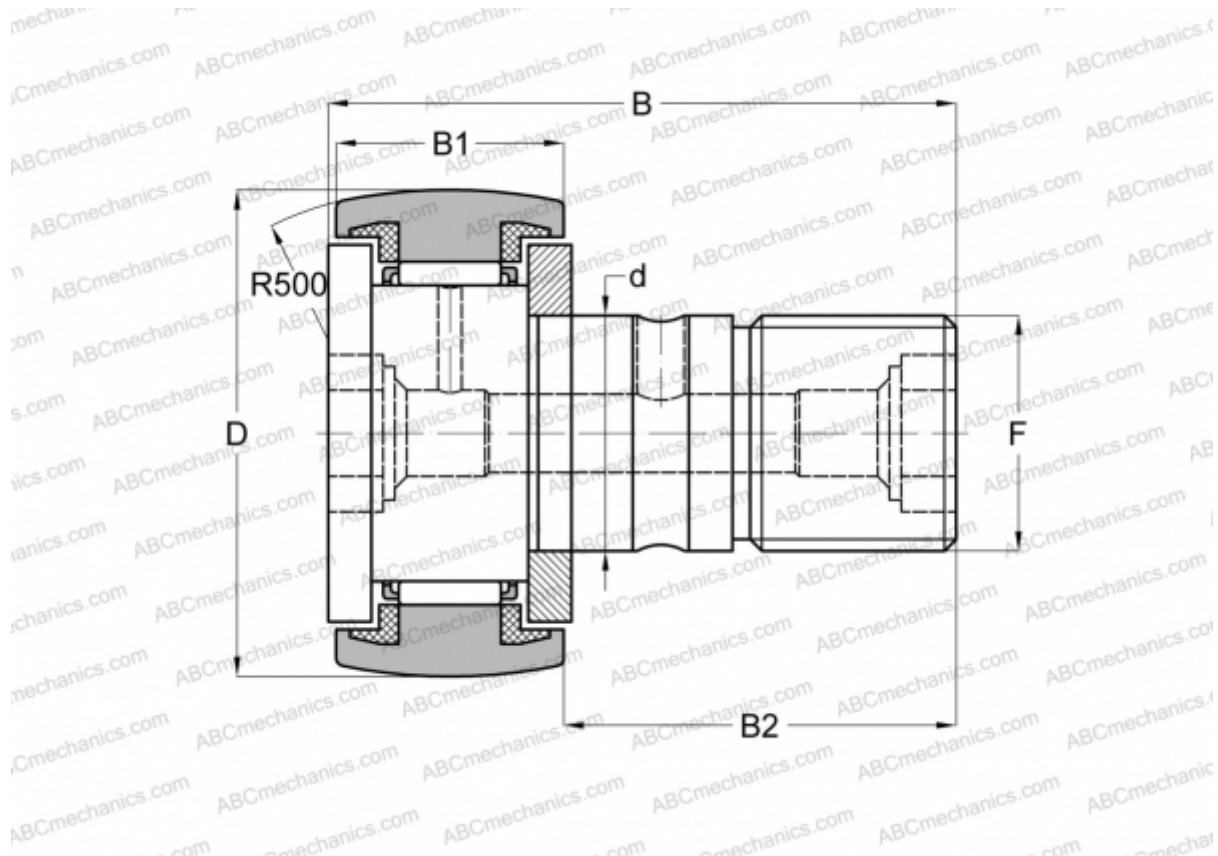

## CFC 32 PPYSK INA

Cam followers

TYPE: Roller bearings, Stud type track rollers, With axial guidance, sealing rings on both sides, hex socket, inch size

### Technical specification

#### DIMENSIONS, MM

d	22,225
D	50,800
B	83,344
B1	32,544
B2	50,800
C	7,000

**WEIGHT, KG** 0,615

**MANUFACTURER** [INA](#)