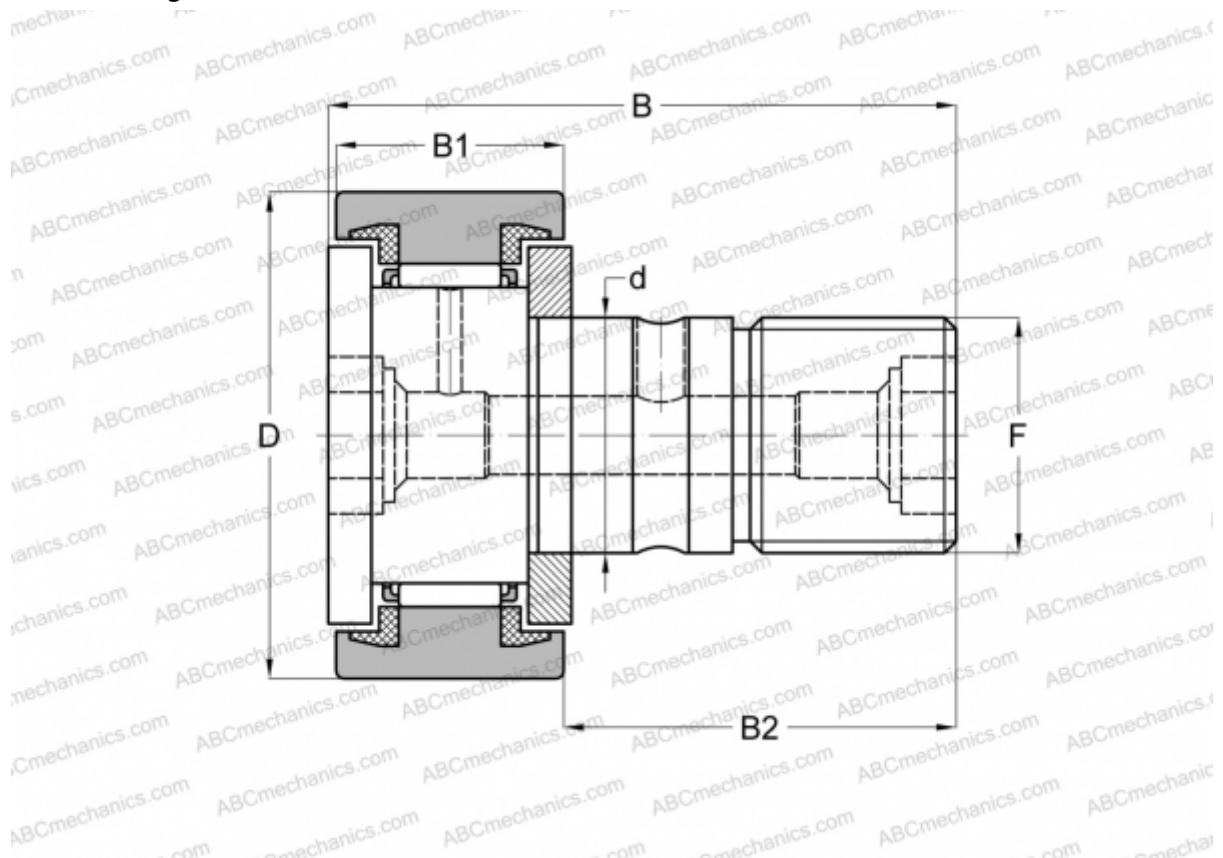

## CR 8 BUU ABC

Cam followers

TYPE: Roller bearings, Stud type track rollers, With axial guidance, sealing rings on both sides, cylindrical outer ring, hex socket, inch size

### Technical specification

#### DIMENSIONS, MM

d	4,826
D	12,700
B	22,225
B1	9,525
B2	12,700

**WEIGHT, KG** 0,009

**MANUFACTURER** [ABC](#)