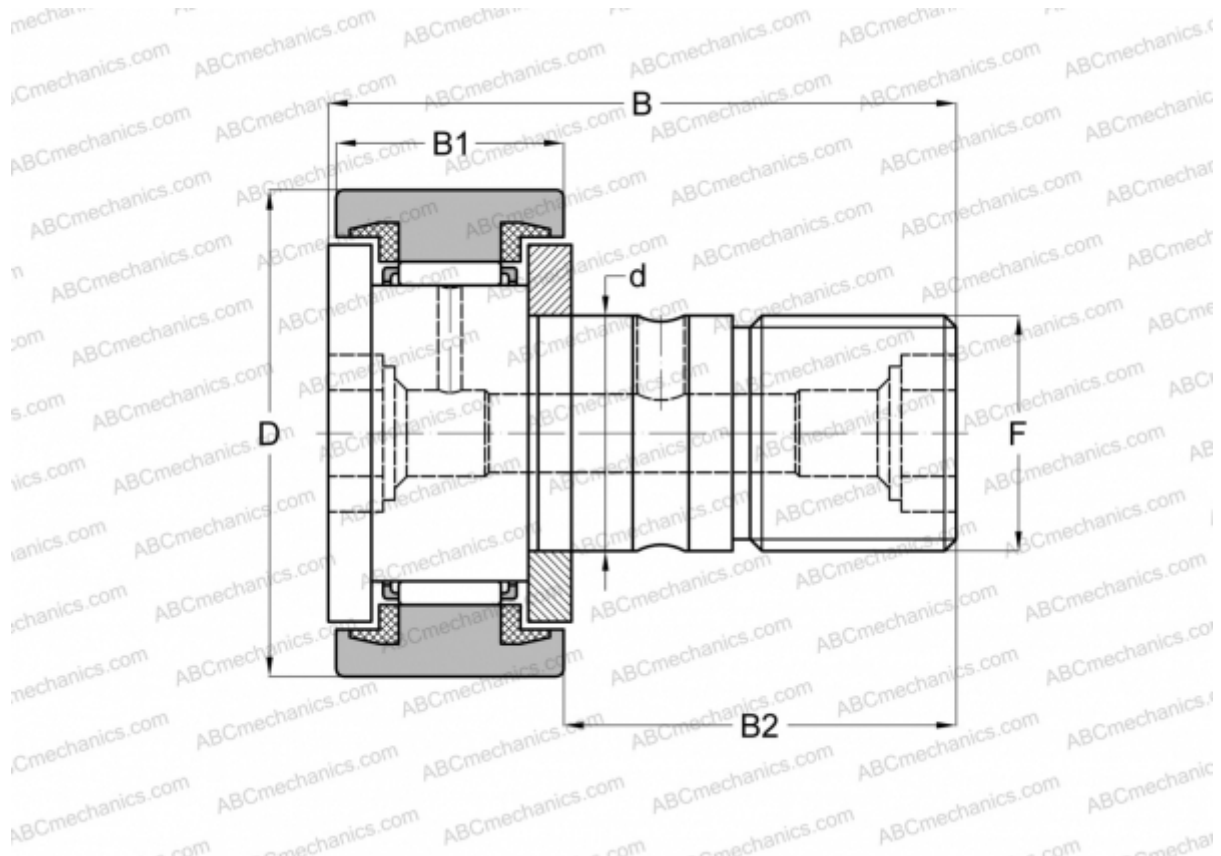

## CR 20 BUU ABC

Cam followers

TYPE: Roller bearings, Stud type track rollers, With axial guidance, sealing rings on both sides, cylindrical outer ring, hex socket, inch size

### Technical specification

#### DIMENSIONS, MM

d	12,700
D	31,750
B	51,594
B1	19,844
B2	31,750
C	1,000

**WEIGHT, KG** 0,132

**MANUFACTURER** [ABC](#)