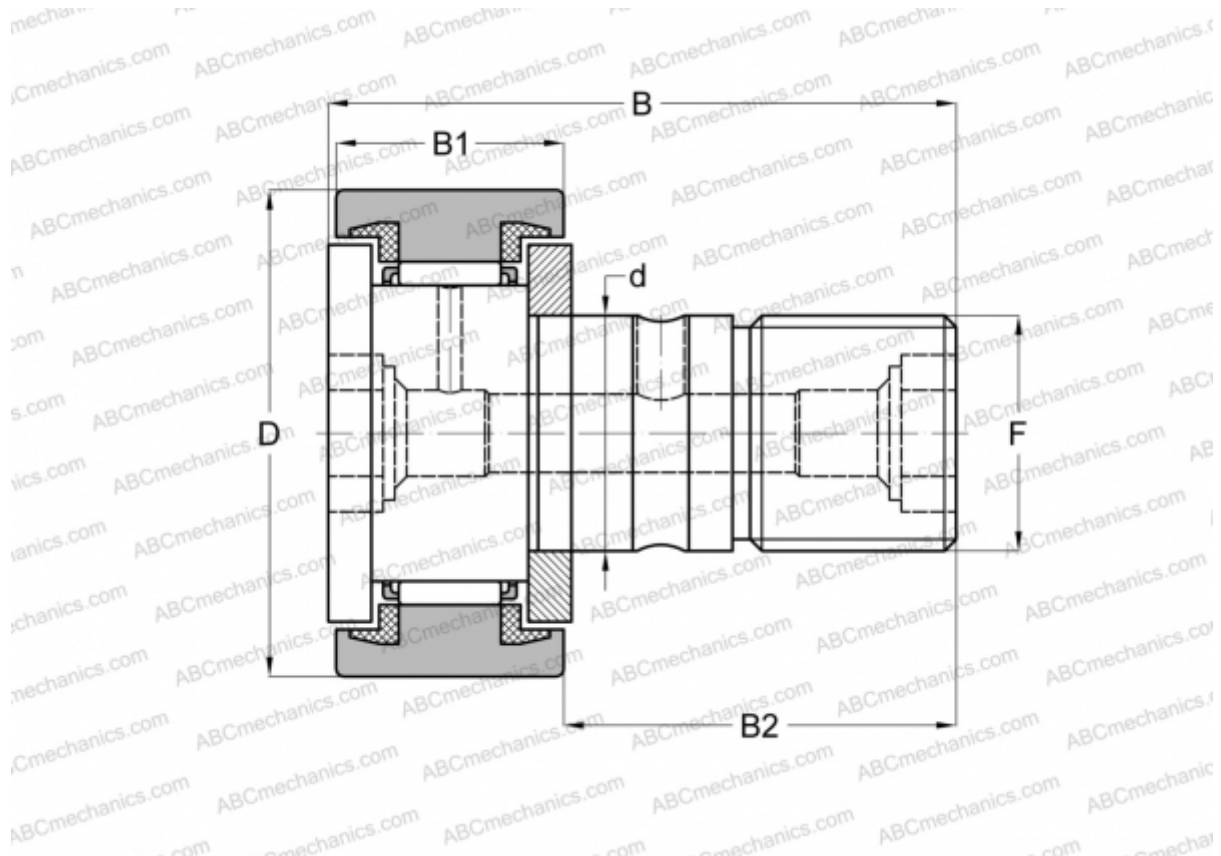

## CFC 26 PPSK INA

Cam followers

TYPE: Roller bearings, Stud type track rollers, With axial guidance, sealing rings on both sides, cylindrical outer ring, hex socket, inch size

### Technical specification

#### DIMENSIONS, MM

d	15,875
D	41,275
B	61,119
B1	23,019
B2	38,100
C	5,000

**WEIGHT, KG** 0,260

**MANUFACTURER** [INA](#)