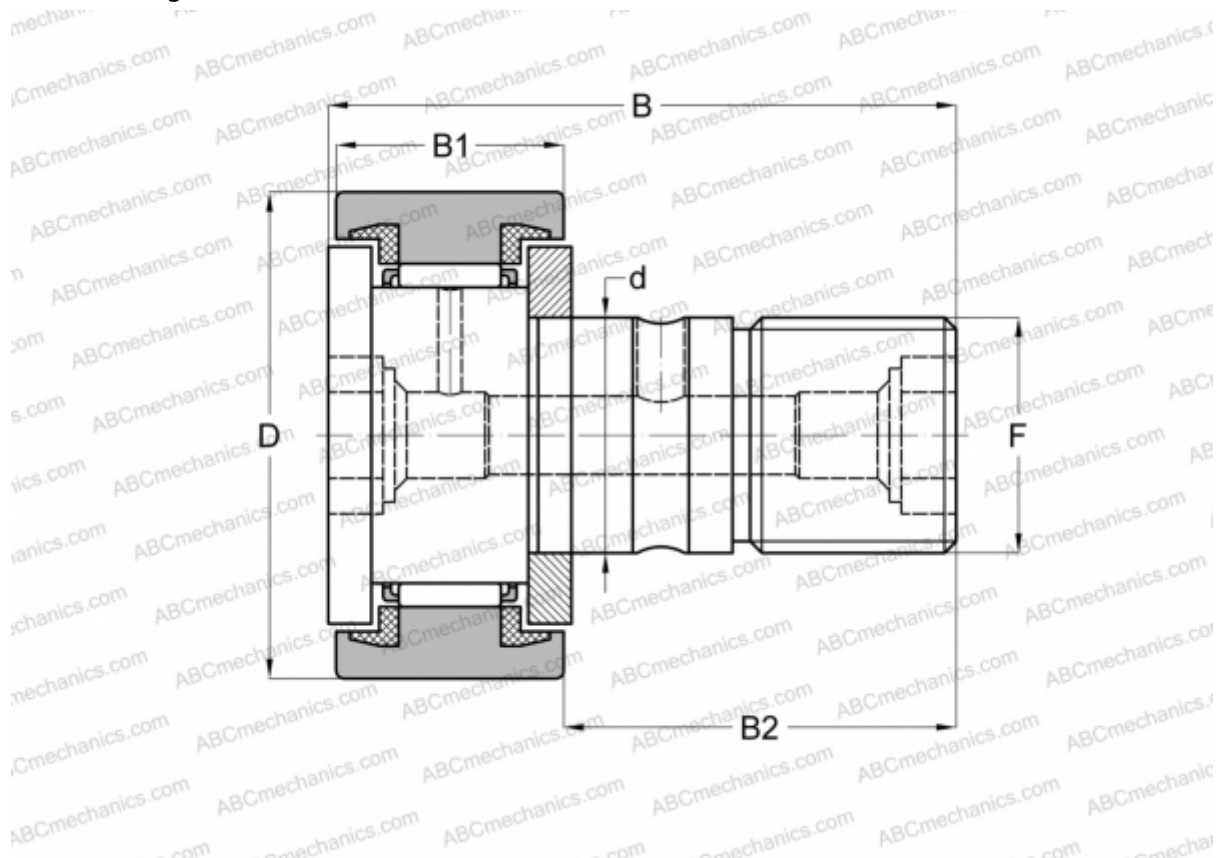

CR 26 UU ABC

Cam followers

TYPE: Roller bearings, Stud type track rollers, With axial guidance, sealing rings on both sides, cylindrical outer ring, inch size

Technical specification

DIMENSIONS, MM

| | |
|----|--------|
| d | 15,875 |
| D | 41,275 |
| B | 61,119 |
| B1 | 23,019 |
| B2 | 38,100 |
| F | 5/8-18 |

WEIGHT, KG 0,260

MANUFACTURER [ABC](#)

INTERCHANGE

| | |
|-----|---------------------------|
| IKO | CR 26 UU |
| INA | CFC 26 PP |