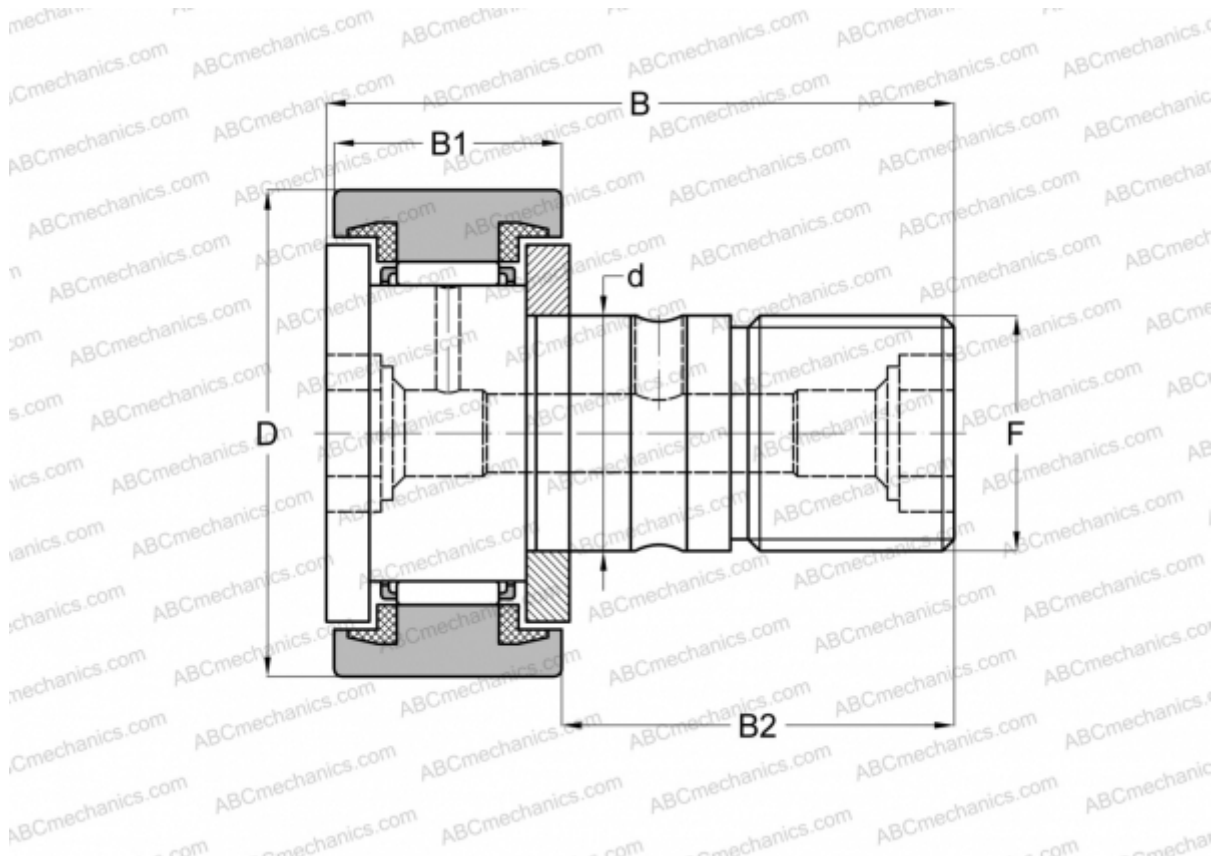

## CFC 28 PP INA

Cam followers

TYPE: Roller bearings, Stud type track rollers, With axial guidance, sealing rings on both sides, cylindrical outer ring, inch size

### Technical specification

#### DIMENSIONS, MM

d	19,050
D	44,450
B	70,644
B1	26,194
B2	44,450
F	3/4-16

**WEIGHT, KG** 0,365

**MANUFACTURER** [INA](#)