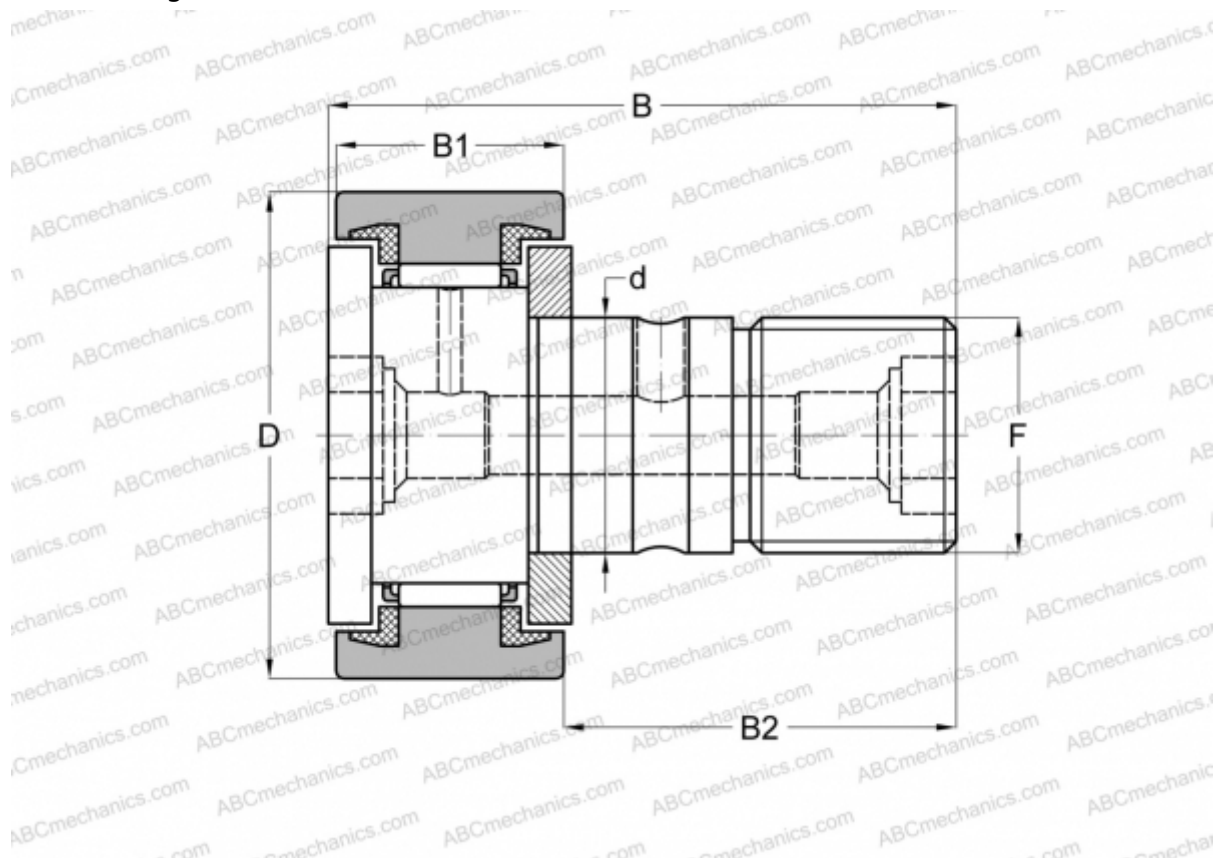

## CR 30 UU ABC

Cam followers

TYPE: Roller bearings, Stud type track rollers, With axial guidance, sealing rings on both sides, cylindrical outer ring, inch size

### Technical specification

#### DIMENSIONS, MM

d	19,050
D	47,625
B	70,644
B1	26,194
B2	44,450
F	3/4-16

**WEIGHT, KG** 0,410

**MANUFACTURER** [ABC](#)