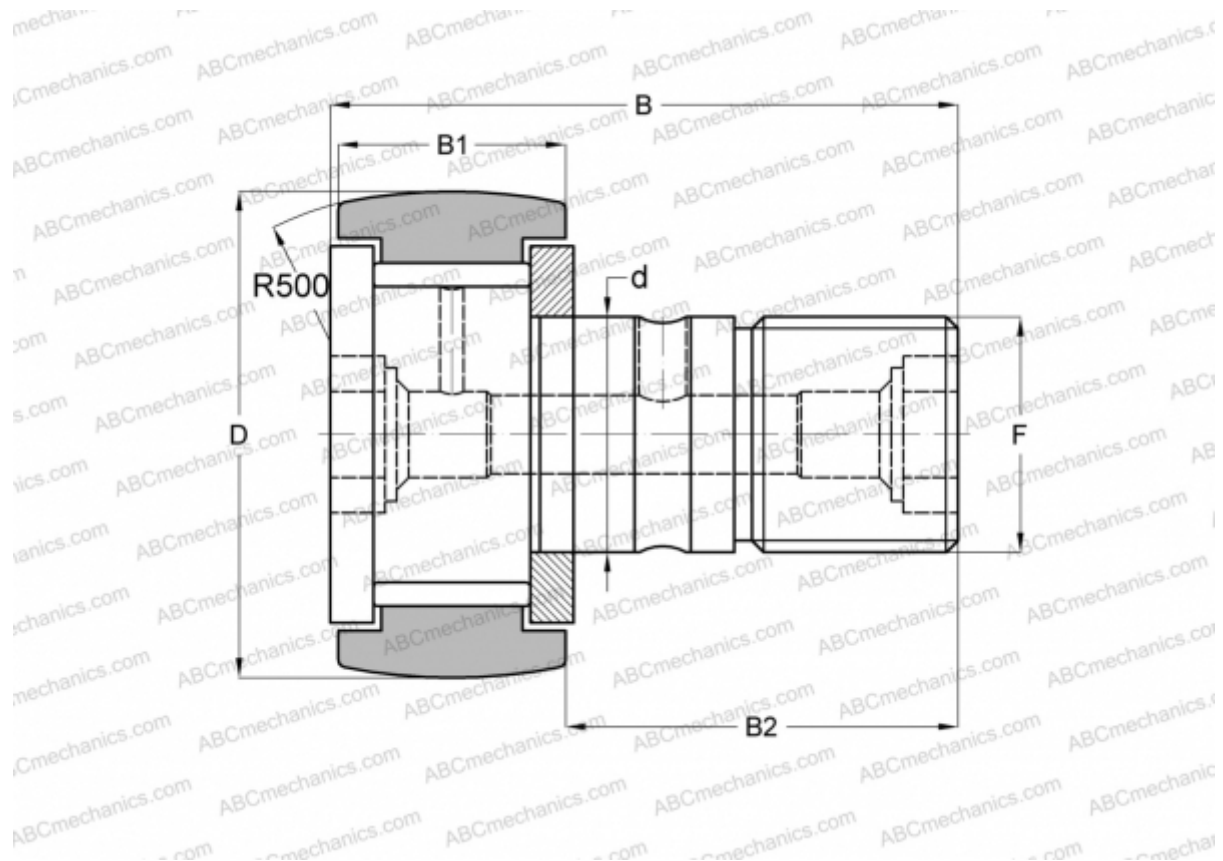

## CR 28 VBR ABC

Cam followers

TYPE: Roller bearings, Stud type track rollers, With axial guidance, full complement bearing, gap seal on both side, hex socket, inch size

### Technical specification

#### DIMENSIONS, MM

d	19,050
D	44,450
B	70,644
B1	26,194
B2	44,450
F	3/4-16

**WEIGHT, KG** 0,365

**MANUFACTURER** [ABC](#)