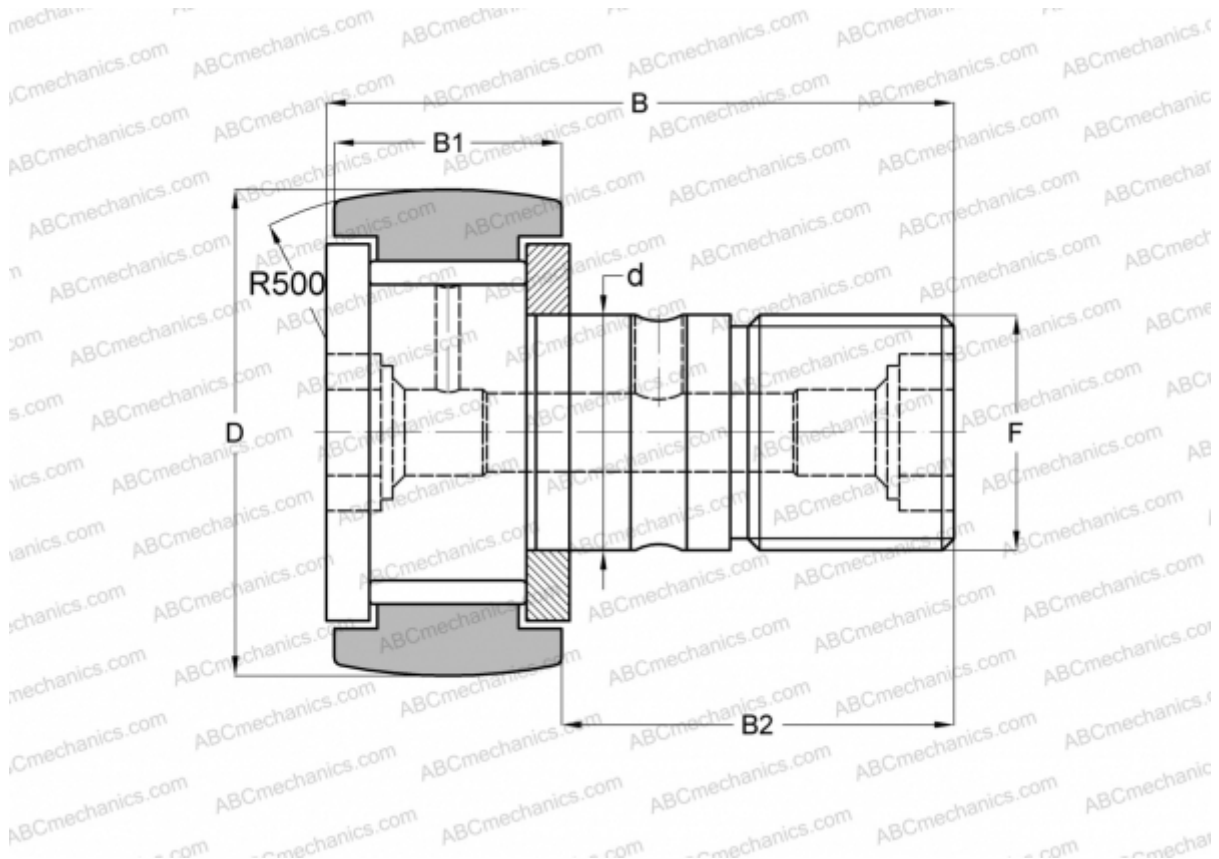

CF 28 YSK INA

Cam followers

TYPE: Roller bearings, Stud type track rollers, With axial guidance, full complement bearing, gap seal on both side, hex socket, inch size

Technical specification

DIMENSIONS, MM

d	19,050
D	44,450
B	70,644
B1	26,194
B2	44,450
F	3/4-16

WEIGHT, KG 0,365

MANUFACTURER [INA](#)

INTERCHANGE

ABC	CR 28 VBR
IKO	CR 28 VBR
TORRINGTON	CRBC-28
McGill	CCF-1 3/4-B