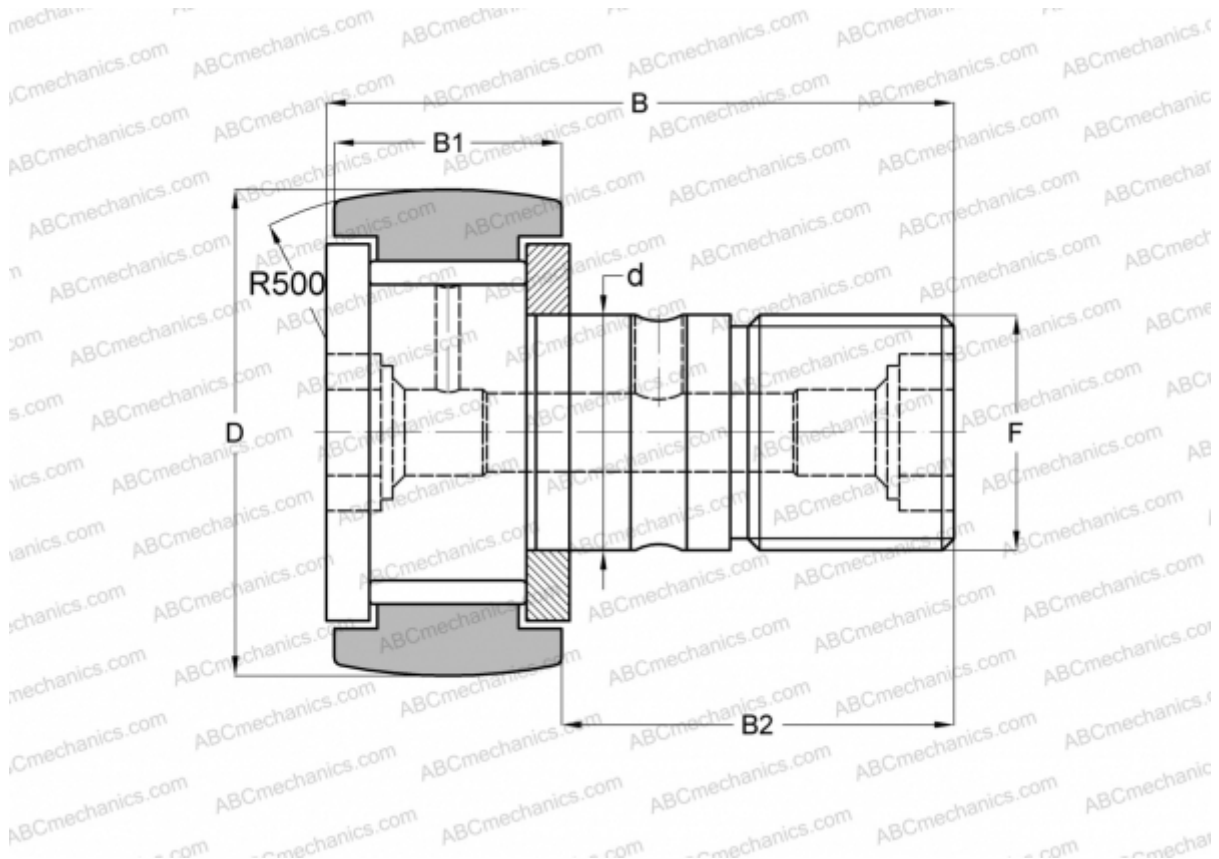

## CF 30 YSK INA

Cam followers

TYPE: Roller bearings, Stud type track rollers, With axial guidance, full complement bearing, gap seal on both side, hex socket, inch size

### Technical specification

#### DIMENSIONS, MM

d	19,050
D	47,625
B	70,644
B1	26,194
B2	44,450
F	3/4-16

**WEIGHT, KG** 0,410

**MANUFACTURER** [INA](#)