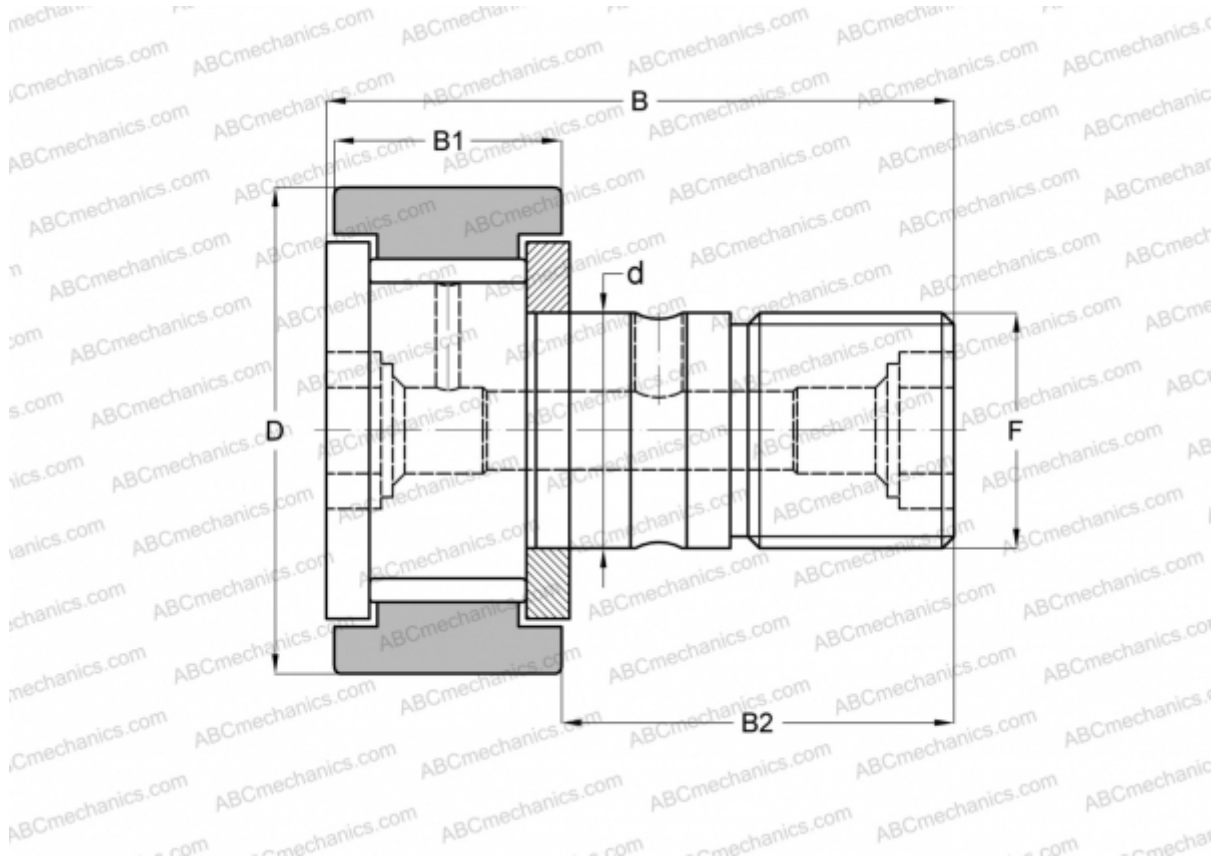

## CF-7/8-B McGill

Cam followers

TYPE: Roller bearings, Stud type track rollers, With axial guidance, full complement bearing, gap seal on both side, cylindrical outer ring, hex socket, inch size

### Technical specification

#### DIMENSIONS, MM

d	9,525
D	22,225
B	35,719
B1	13,494
B2	22,225
F	3/8-24

**WEIGHT, KG** 0,046

**MANUFACTURER** [McGill](#)