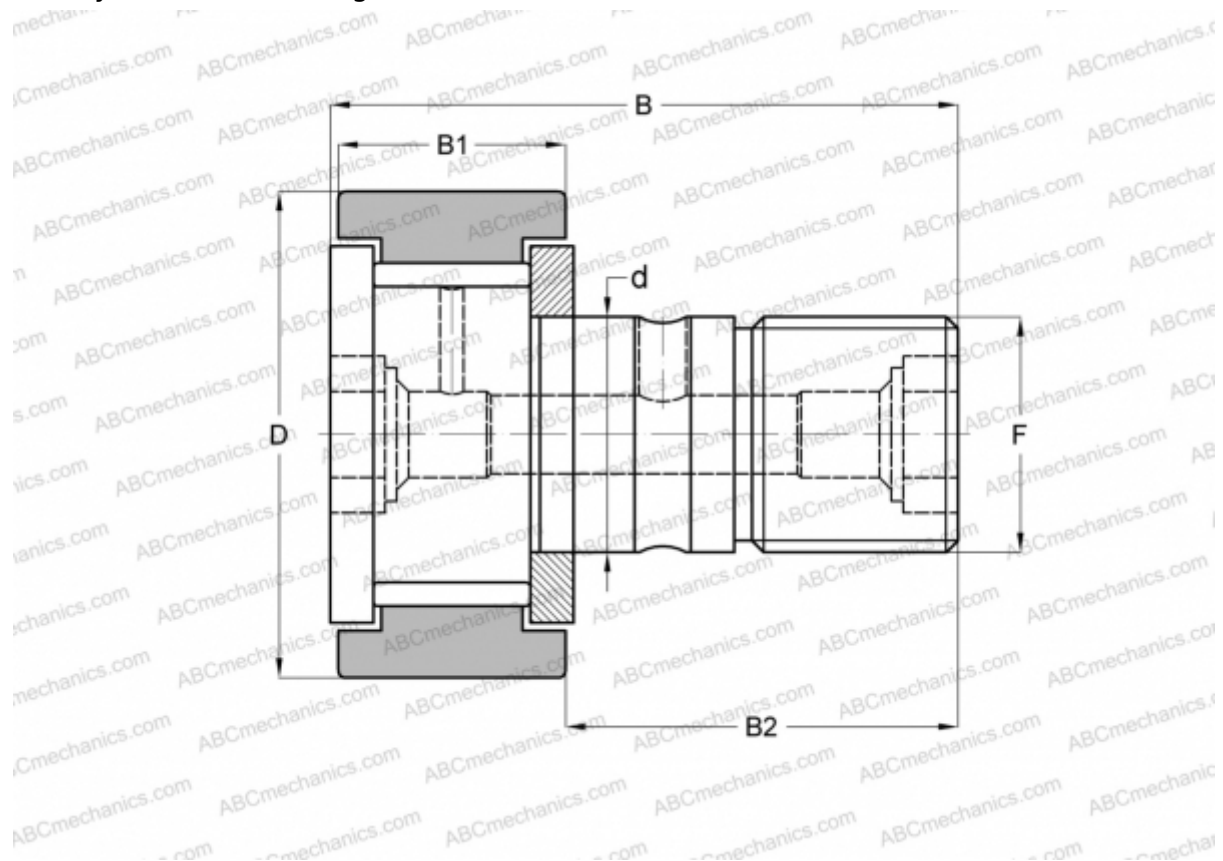

## CF 22 SK INA

Cam followers

TYPE: Roller bearings, Stud type track rollers, With axial guidance, full complement bearing, gap seal on both side, cylindrical outer ring, hex socket, inch size

### Technical specification

#### DIMENSIONS, MM

d	12,700
D	34,925
B	51,594
B1	19,844
B2	31,750
F	1/2-20

**WEIGHT, KG** 0,157

**MANUFACTURER** [INA](#)