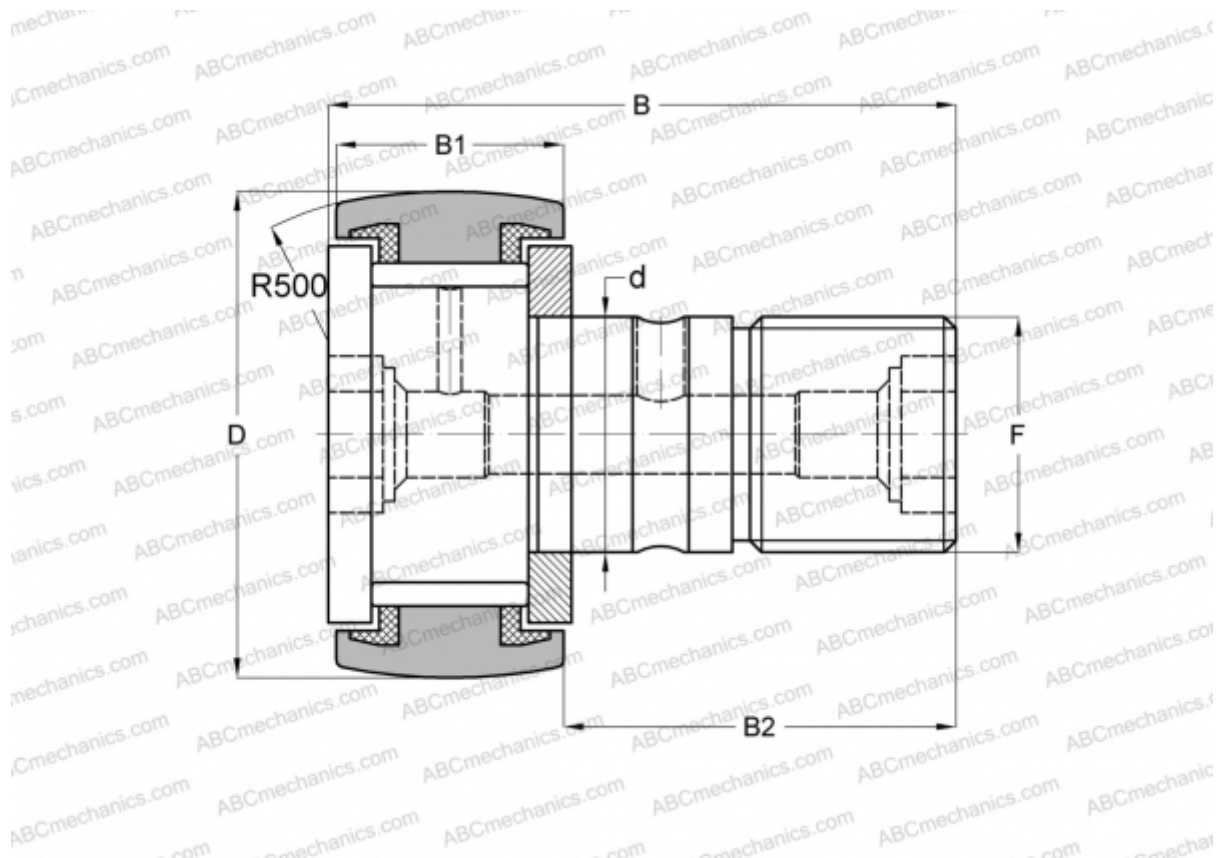

CR 8 VBUUR ABC

Cam followers

TYPE: Roller bearings, Stud type track rollers, With axial guidance, full complement bearing, sealing rings on both sides, hex socket, inch size

Technical specification

DIMENSIONS, MM

| | |
|----|-----------|
| d | 4,826 |
| D | 12,700 |
| B | 22,225 |
| B1 | 9,525 |
| B2 | 12,700 |
| F | NO. 10-32 |

MANUFACTURER [ABC](#)

INTERCHANGE

| | |
|------------|------------------------------|
| IKO | CR 8 VBUUR |
| TORRINGTON | CRSBC-8 |
| McGill | CCF-1/2-N-SB |