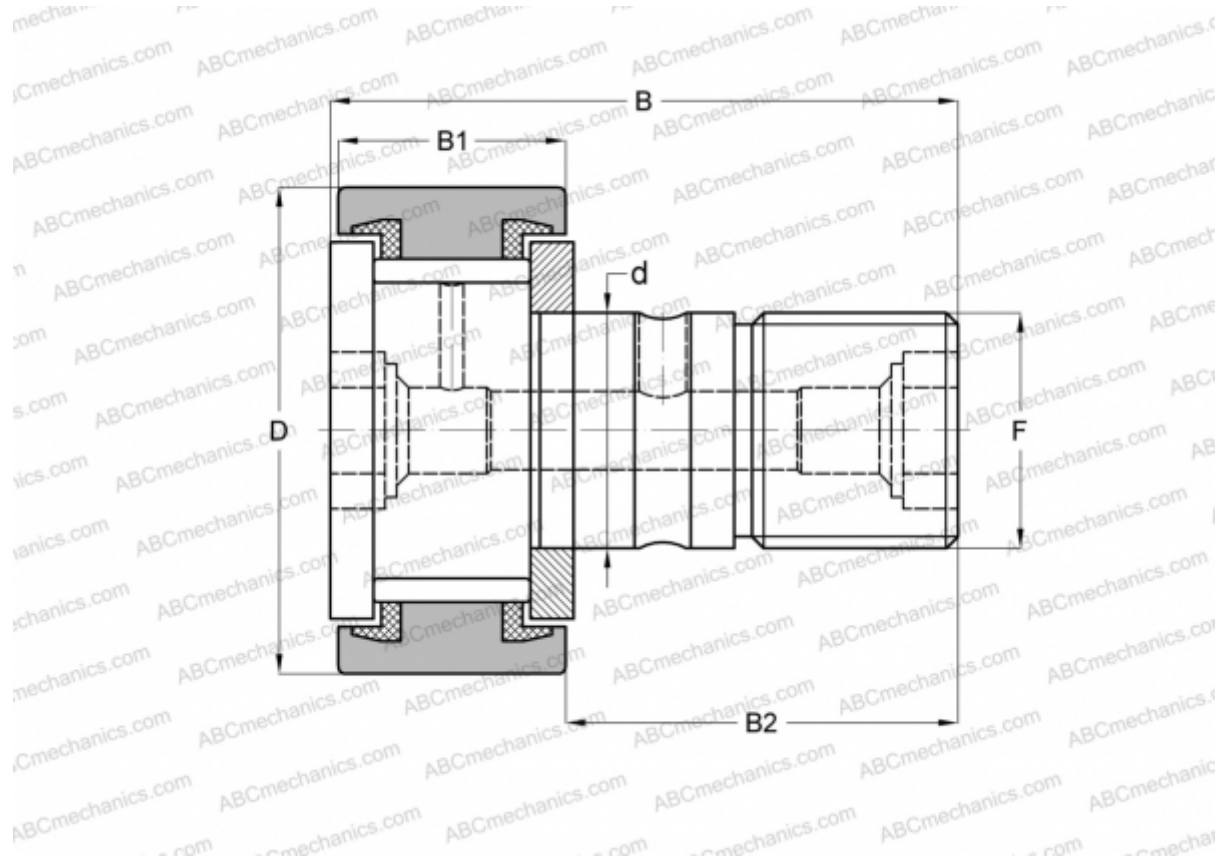

## CR12 VBUU ABC

Cam followers

TYPE: Roller bearings, Stud type track rollers, With axial guidance, full complement bearing, sealing rings on both sides, cylindrical outer ring, hex socket, inch size

### Technical specification

#### DIMENSIONS, MM

d	9,525
D	19,050
B	35,719
B1	13,494
B2	22,225
F	3/8-24

**WEIGHT, KG** 0,035

**MANUFACTURER** [ABC](#)