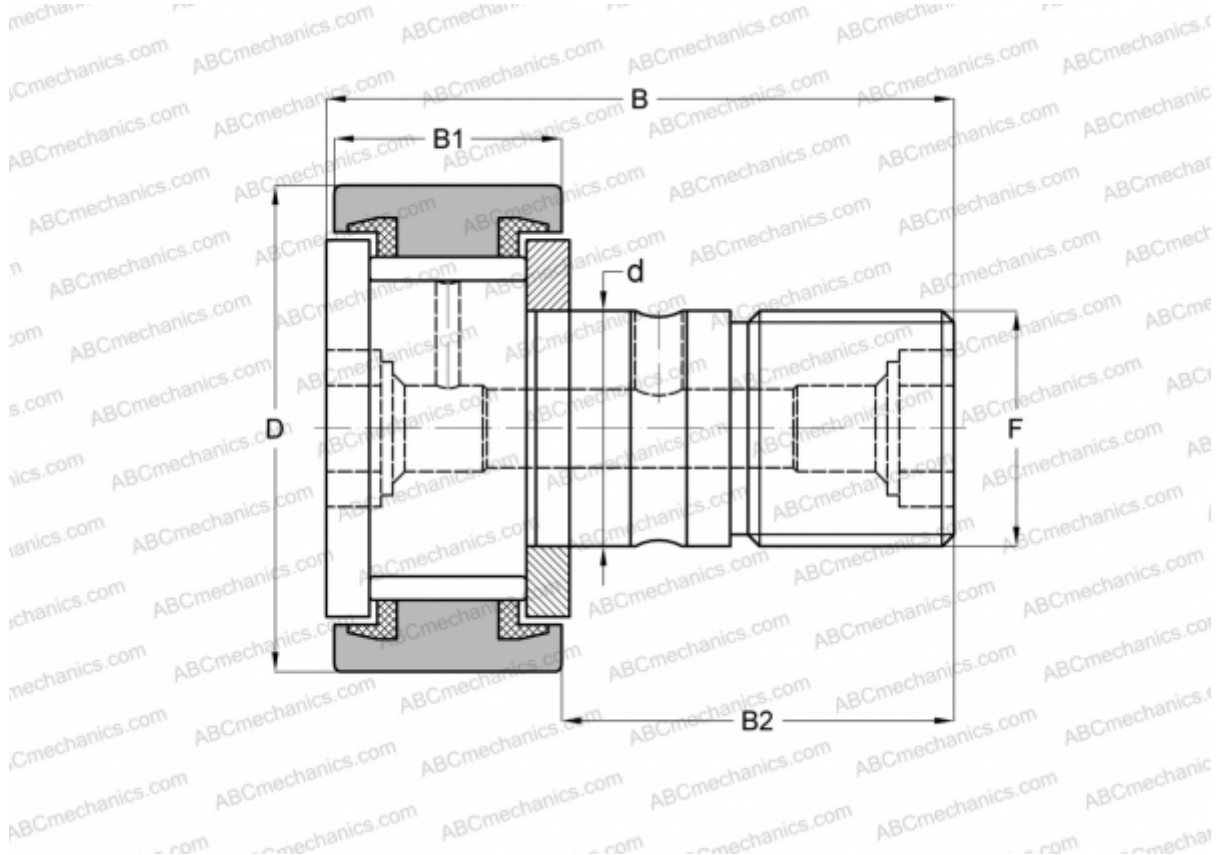

## CR16 VBUU ABC

Cam followers

TYPE: Roller bearings, Stud type track rollers, With axial guidance, full complement bearing, sealing rings on both sides, cylindrical outer ring, hex socket, inch size

### Technical specification

#### DIMENSIONS, MM

d	11,112
D	25,400
B	42,069
B1	16,669
B2	25,400
F	7/16-20

**WEIGHT, KG** 0,073

**MANUFACTURER** [ABC](#)