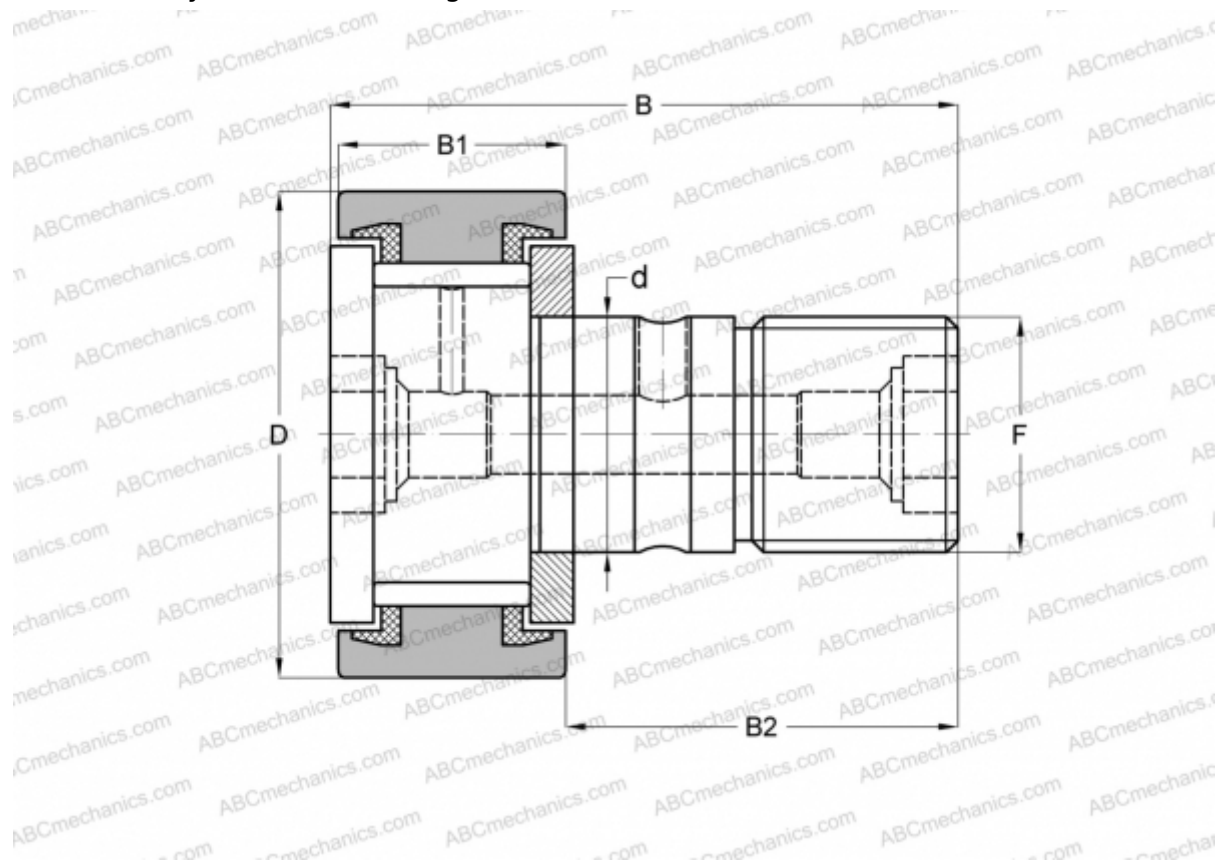

## CF 18 PPSK INA

Cam followers

TYPE: Roller bearings, Stud type track rollers, With axial guidance, full complement bearing, sealing rings on both sides, cylindrical outer ring, hex socket, inch size

### Technical specification

#### DIMENSIONS, MM

d	11,112
D	28,575
B	42,069
B1	16,669
B2	25,400
F	7/16-20

**WEIGHT, KG** 0,088

**MANUFACTURER** [INA](#)