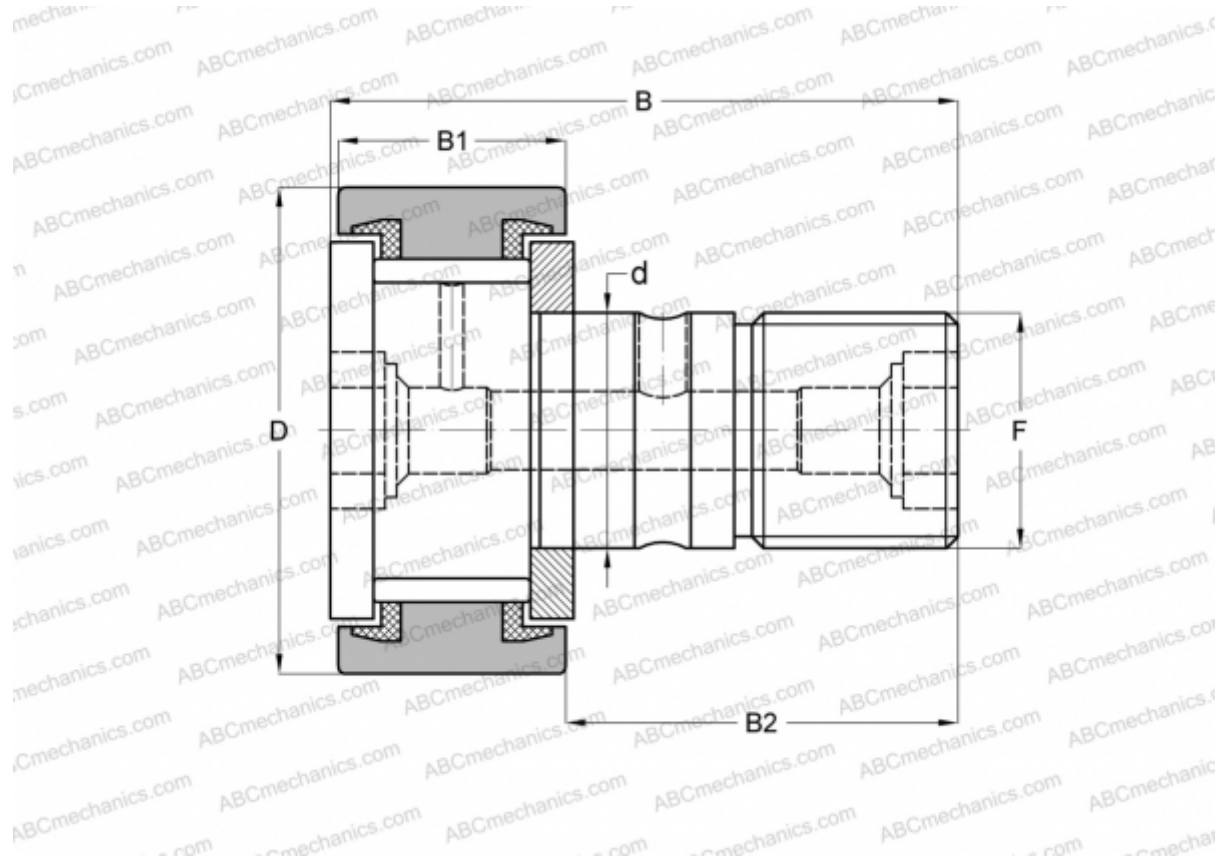

## CRSB-20 TORRINGTON

Cam followers

TYPE: Roller bearings, Stud type track rollers, With axial guidance, full complement bearing, sealing rings on both sides, cylindrical outer ring, hex socket, inch size

### Technical specification

#### DIMENSIONS, MM

d	12,700
D	31,750
B	51,594
B1	19,844
B2	31,750
F	1/2-20

**WEIGHT, KG** 0,132

**MANUFACTURER** [TORRINGTON](#)