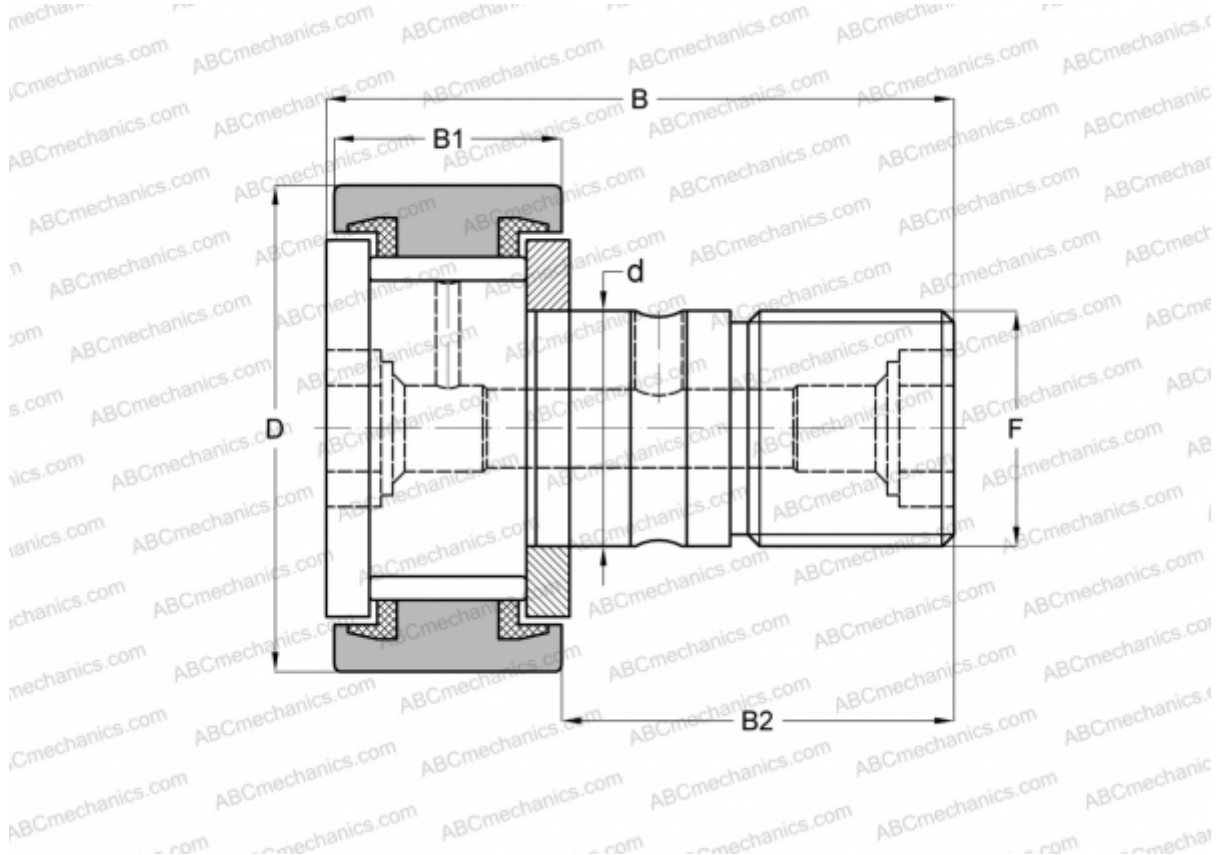

## CR 24 VBUU ABC

Cam followers

TYPE: Roller bearings, Stud type track rollers, With axial guidance, full complement bearing, sealing rings on both sides, cylindrical outer ring, hex socket, inch size

### Technical specification

#### DIMENSIONS, MM

d	15,875
D	38,100
B	61,119
B1	23,019
B2	38,100
F	5/8-18

**WEIGHT, KG** 0,225

**MANUFACTURER** [ABC](#)