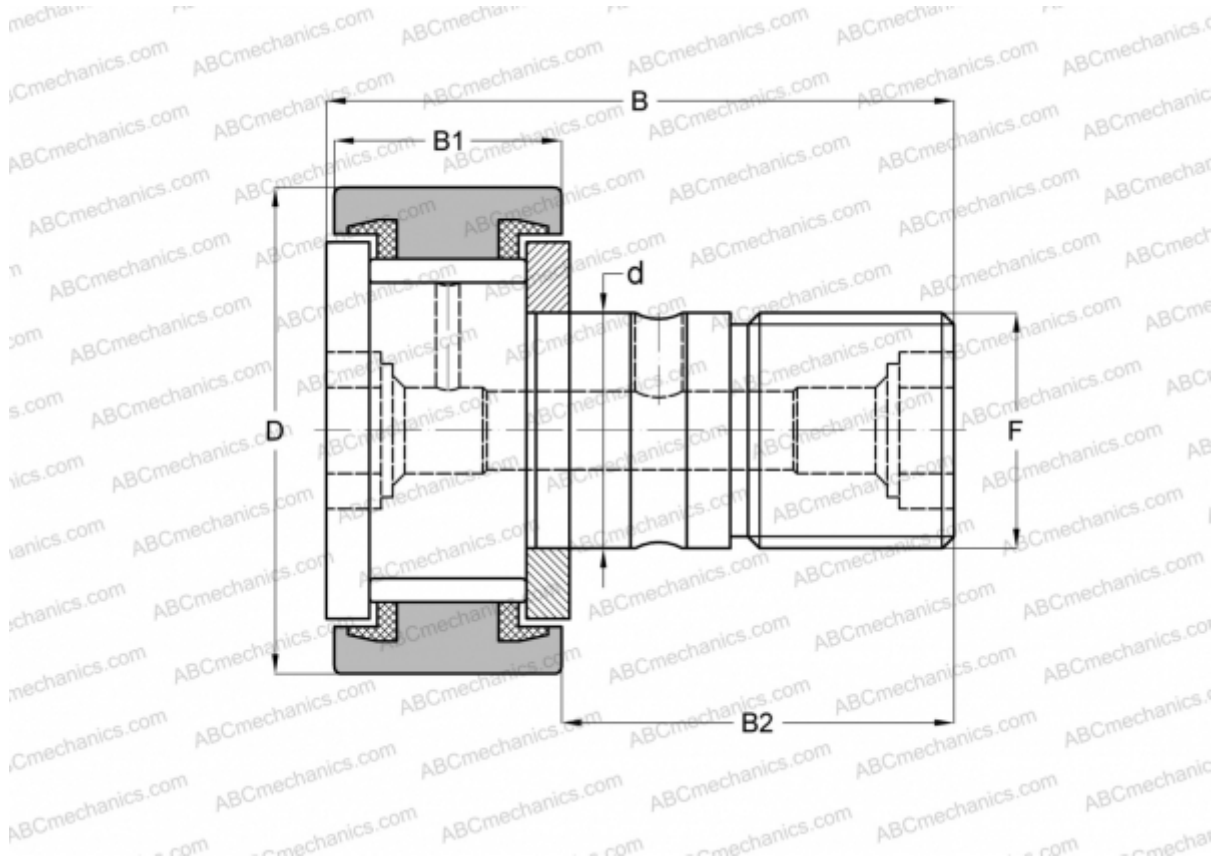

CF 26 PPSK INA

Cam followers

TYPE: Roller bearings, Stud type track rollers, With axial guidance, full complement bearing, sealing rings on both sides, cylindrical outer ring, hex socket, inch size

Technical specification

DIMENSIONS, MM

d	15,875
D	41,275
B	61,119
B1	23,019
B2	38,100
F	5/8-18

WEIGHT, KG 0,260

MANUFACTURER [INA](#)

INTERCHANGE

ABC	CR 26 VBUU
IKO	CR 26 VBUU
TORRINGTON	CRSB-26
McGill	CF-1 5/8-SB