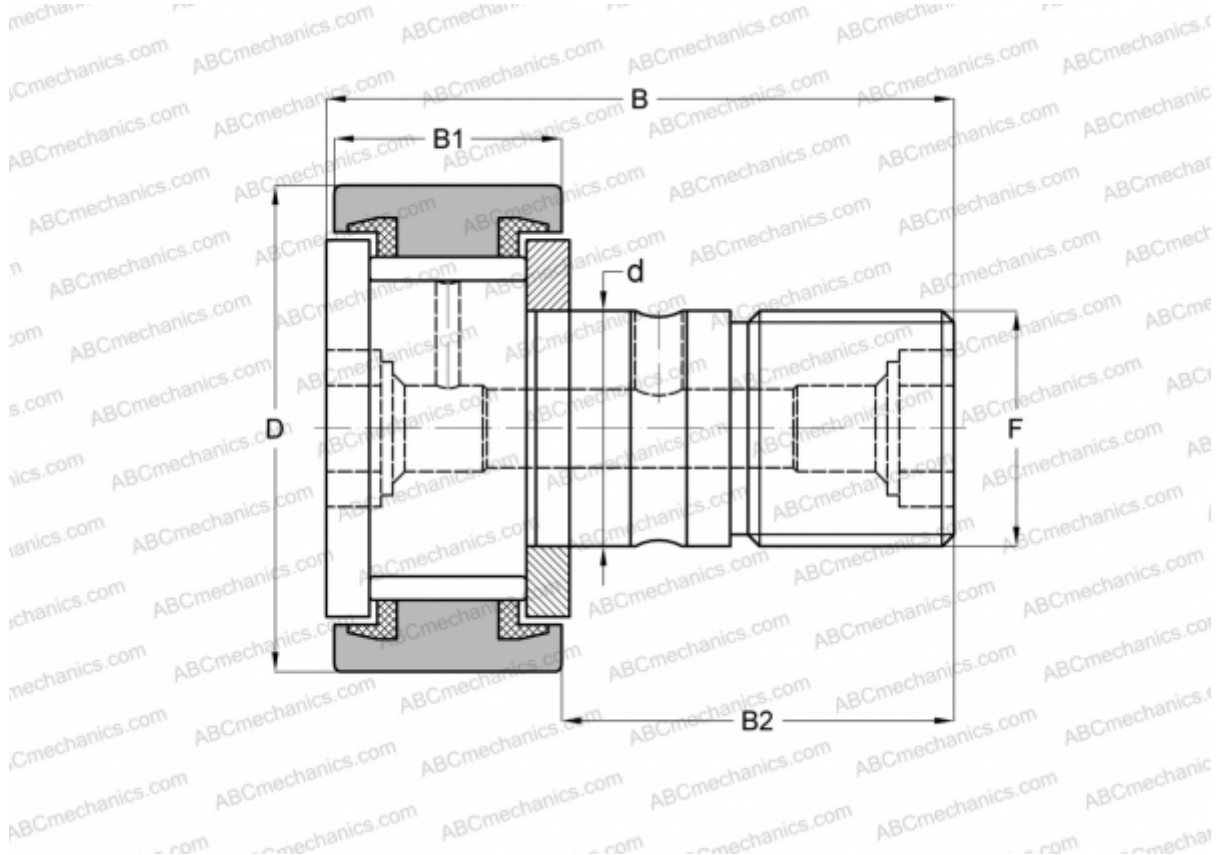

## CF-1 3/4-SB McGill

Cam followers

TYPE: Roller bearings, Stud type track rollers, With axial guidance, full complement bearing, sealing rings on both sides, cylindrical outer ring, hex socket, inch size

### Technical specification

#### DIMENSIONS, MM

d	19,050
D	44,450
B	70,644
B1	26,194
B2	44,450
F	3/4-16

**WEIGHT, KG** 0,365

**MANUFACTURER** [McGill](#)