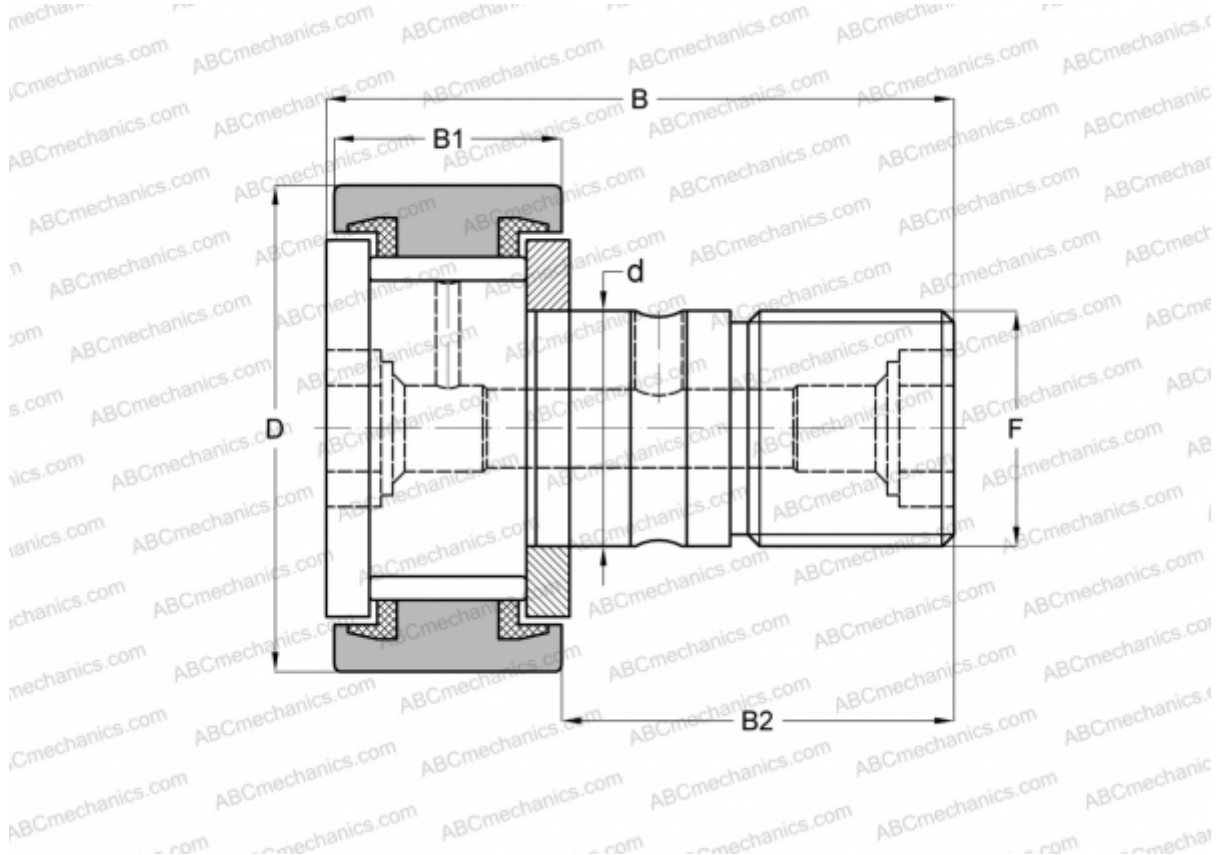

## CR 30 VBUU ABC

Cam followers

TYPE: Roller bearings, Stud type track rollers, With axial guidance, full complement bearing, sealing rings on both sides, cylindrical outer ring, hex socket, inch size

### Technical specification

#### DIMENSIONS, MM

d	19,050
D	47,625
B	70,644
B1	26,194
B2	44,450
F	3/4-16

**WEIGHT, KG** 0,410

**MANUFACTURER** [ABC](#)