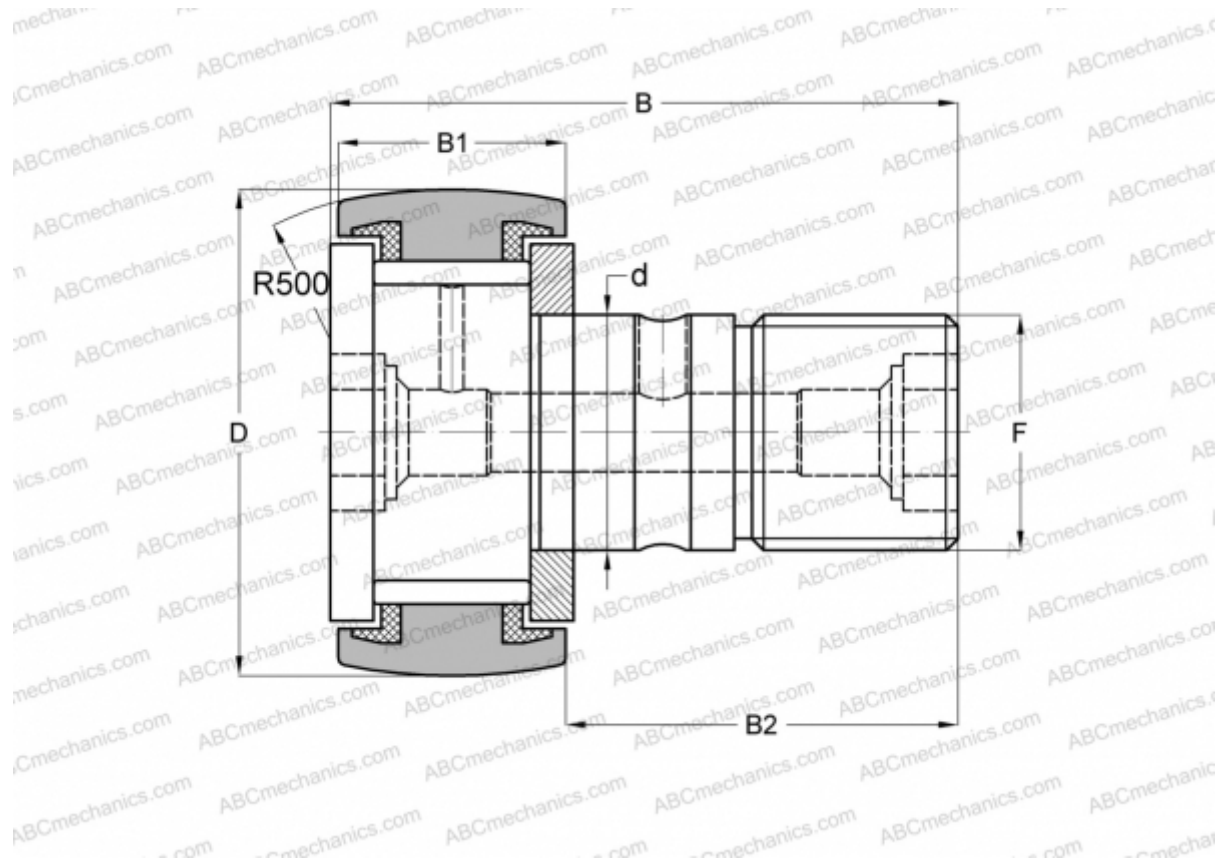

CR 8 VUUR ABC

Cam followers

TYPE: Roller bearings, Stud type track rollers, With axial guidance, full complement bearing, sealing rings on both sides, inch size

Technical specification

DIMENSIONS, MM

| | |
|----|-----------|
| d | 4,826 |
| D | 12,700 |
| B | 22,225 |
| B1 | 9,525 |
| B2 | 12,700 |
| F | NO. 10-32 |

WEIGHT, KG 0,009

MANUFACTURER [ABC](#)

INTERCHANGE

| | |
|------------|-----------------------------|
| IKO | CR 8 VUUR |
| TORRINGTON | CRSC-8 |
| McGill | CCF-1/2-N-S |