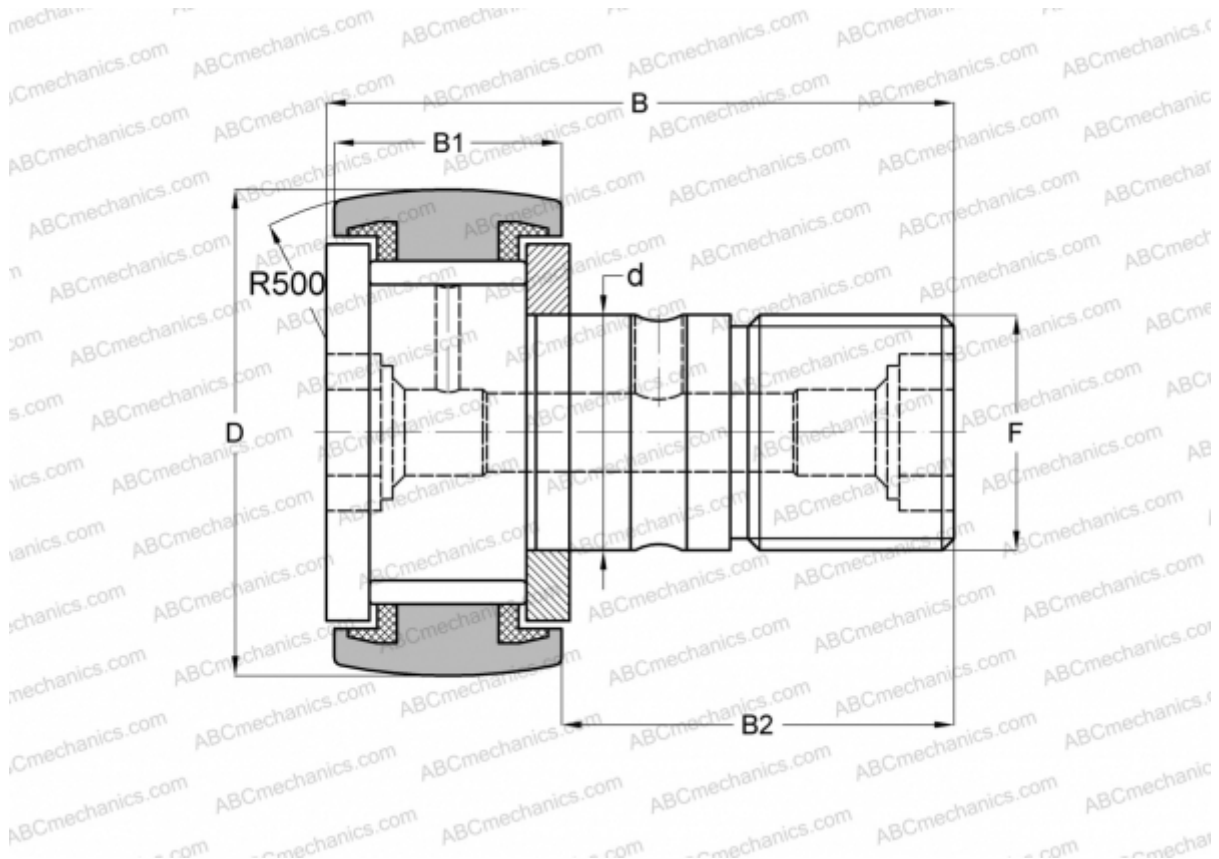

CR 8-1 VUUR ABC

Cam followers

TYPE: Roller bearings, Stud type track rollers, With axial guidance, full complement bearing, sealing rings on both sides, inch size

Technical specification

DIMENSIONS, MM

| | |
|----|-----------|
| d | 4,826 |
| D | 12,700 |
| B | 26,194 |
| B1 | 10,319 |
| B2 | 15,875 |
| F | NO. 10-32 |

WEIGHT, KG 0,010

MANUFACTURER [ABC](#)

INTERCHANGE

| | |
|------------|-----------------------------|
| IKO | CR 8-1 VUUR |
| TORRINGTON | CRSC-8-1 |
| INA | CF 8-1 PPY |
| McGill | CCF-1/2-S |